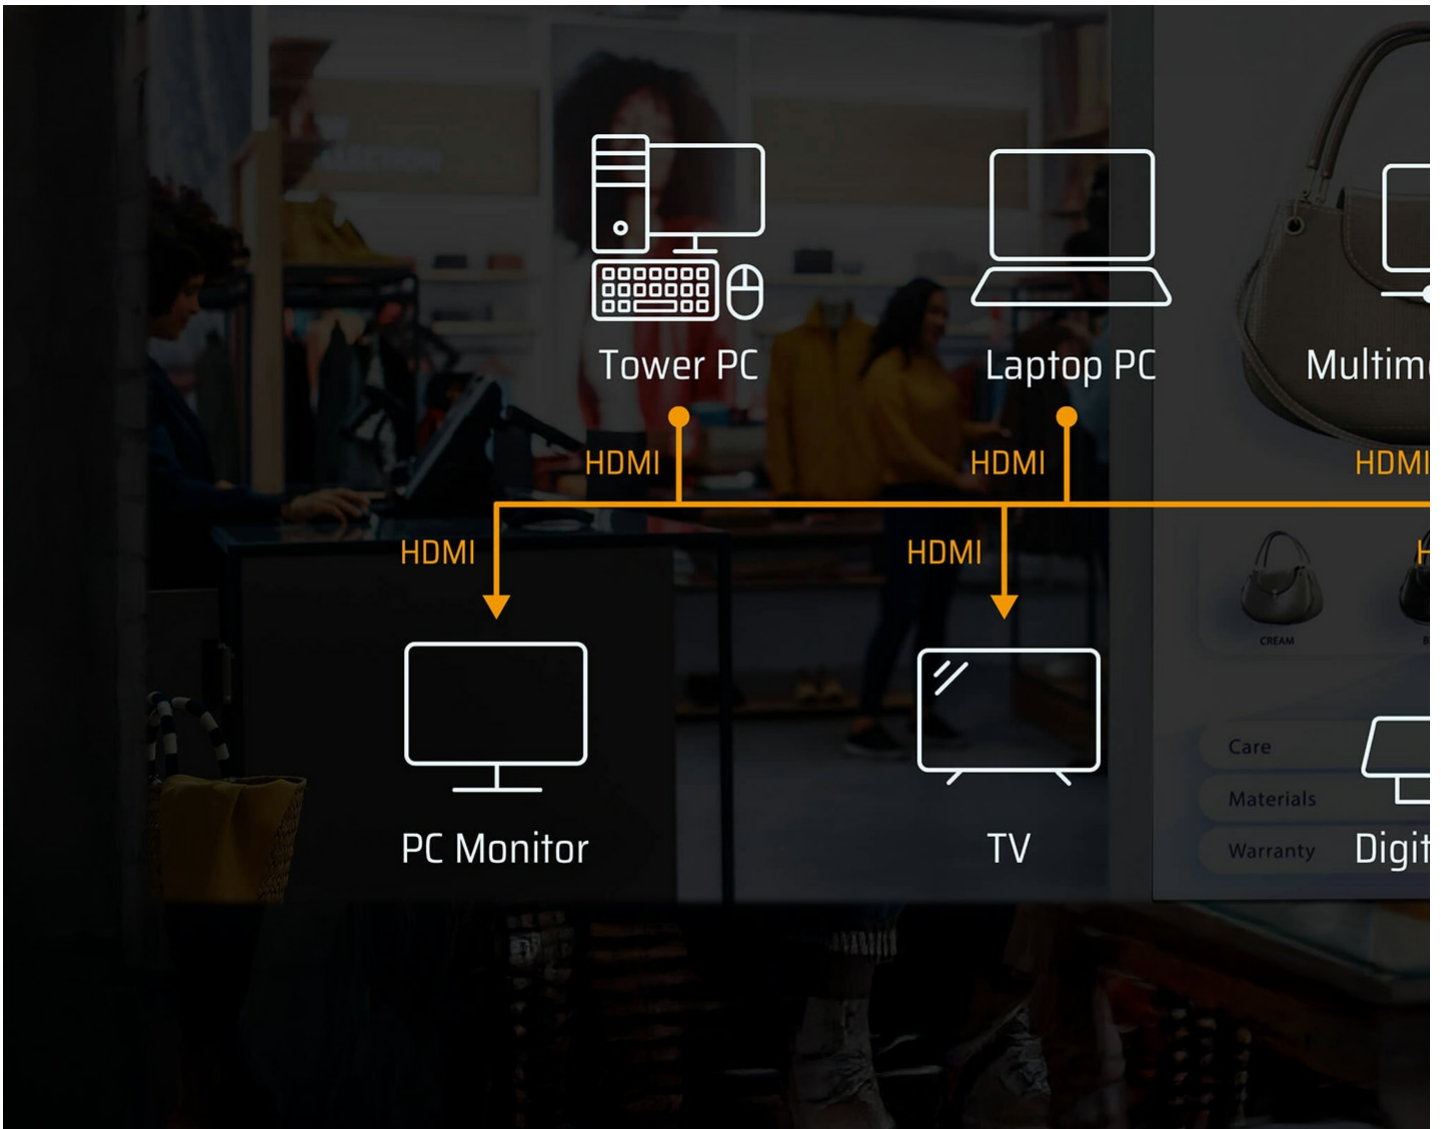

Broad Compatibility

Display Device

- 8K
TV / HDTV
- 4K@120
Monitor
- Projector
- Video Wall

- PC
- Laptop
- TV Box
- Gaming

Source Device

Applications

- 1.
- 2.
- 3.

At Home