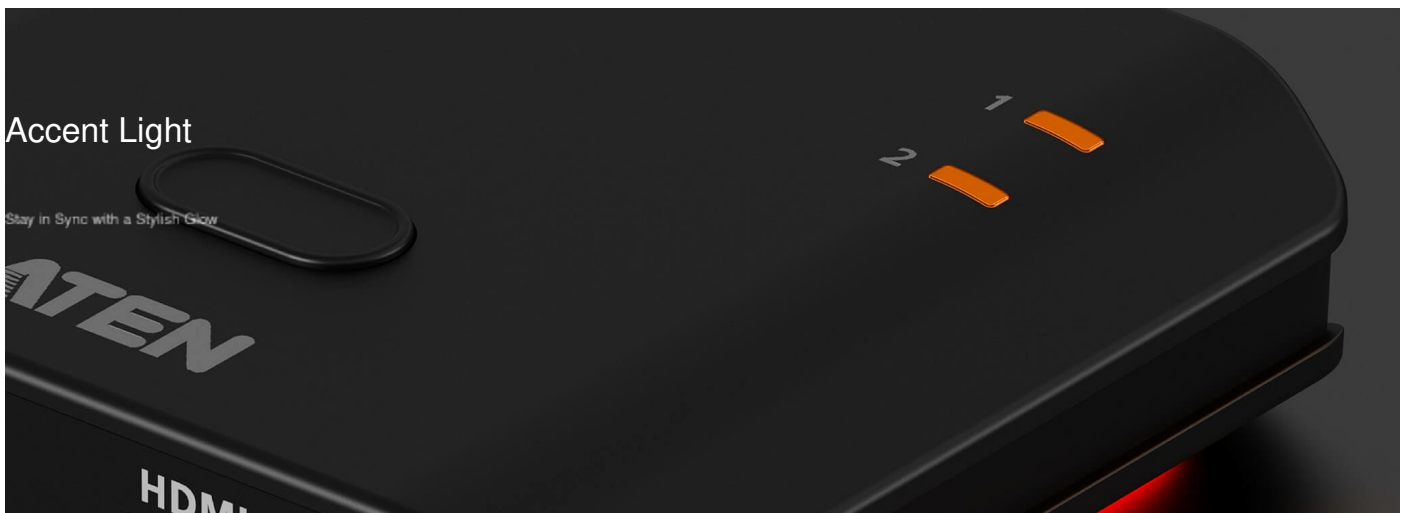

The ATEN CS845 is a True 4K (3840x2160) splitter designed for home cinema setups, HD camera production, and business professional TV applications. It provides flexible dual-screen outputs (DVI-D) to the display simultaneously without loss of quality. HDCP 2.2 compliant and HDCP 1.4 compliant. Supports 4K@60Hz, 4K@30Hz, 2K@60Hz and 2K@30Hz. Supports 4K@60Hz, 4K@30Hz, 2K@60Hz and 2K@30Hz. Supports 4K@60Hz, 4K@30Hz, 2K@60Hz and 2K@30Hz. Supports 4K@60Hz, 4K@30Hz, 2K@60Hz and 2K@30Hz.

Aesthetic.

Compact.

Portable.

Accent Light

Stay in Sync with a Stylish Glow

True 4K + HDR

Crisp, Ultra High-Def Clarity

FHD

True 4K + HDR

Broad Device Compatibility

Works with a wide range of input and output devices.

1 input

EDID Sync™
Optimal video distribution

Plug-and-Play

2 outputs

One-Touch Screen Off

Switch off the second display with a simple press of the pushbutton.

What's in the Box

2-Port True 4K HDMI Splitter

VS4812

USB Power Cable
Type-C to Type-A
(1 m)

Talk to Our Experts

If you prefer to have ATEN contact you, please complete the form and a representative will be in touch with you shortly