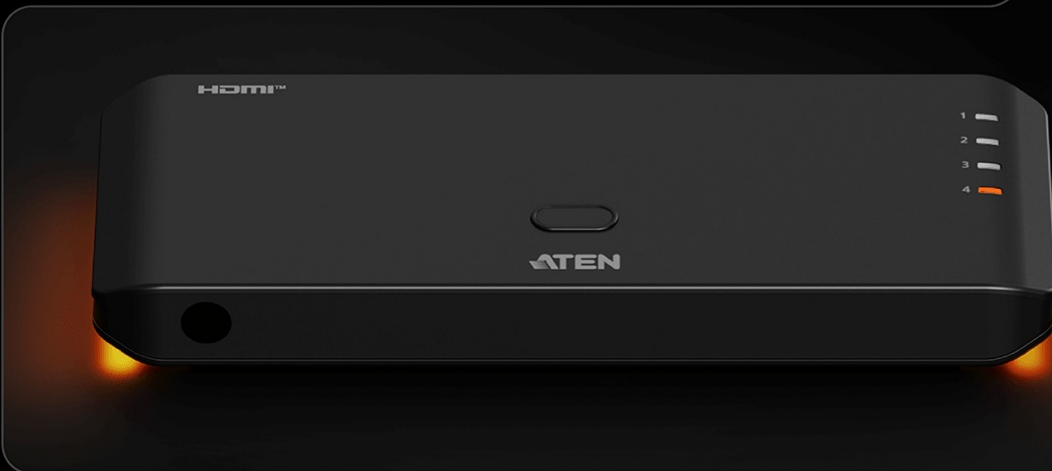

## VS4841

4-Port True 4K HDMI Switch

essentials

## Output

HDMI x1

HDCP 1.4/2.2

Accent Light

## Easy Control

Pushbutton |  
IR Remote Control

The ATEN VS4841 4-Port True 4K HDMI Switch is a compact, sleek, and portable device that allows you to switch between four different HDMI sources (such as a laptop, desktop PC, PlayStation 5, or Xbox) to a single monitor or TV. It features a one-button control and supports 4K resolution, making it an ideal solution for gamers and professionals alike.