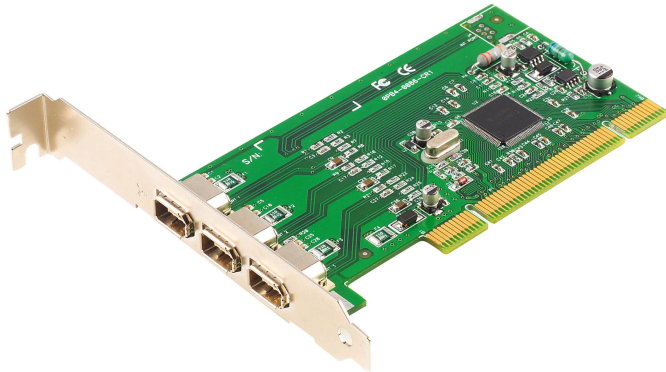

IC1394

3-Port FireWire PCI card

IC1394 is a hub with 3 built-in IEEE 1394 ports for expanding computer peripherals.

Features

- Firewire to PCI adapter card supports digital camcorders, hard drivers, scanners, and more.
- Provides 3 independent, fully functioning downstream ports.
- IEEE 1394, IEEE-1394a Compliant.
- Supports transfer speeds of up to 100, 200, and 400 Mbps; automatically uses the highest speed the peripheral supports.
- Supports hot swapping.
- Installs inside the computer: save space; allows for a neat and tidy work environment; no cable mess on the desktop.
- Supports up to 63 daisy-chained external devices running simultaneously.
- OS Support: Windows 2000, Windows XP, [Windows Vista](#)