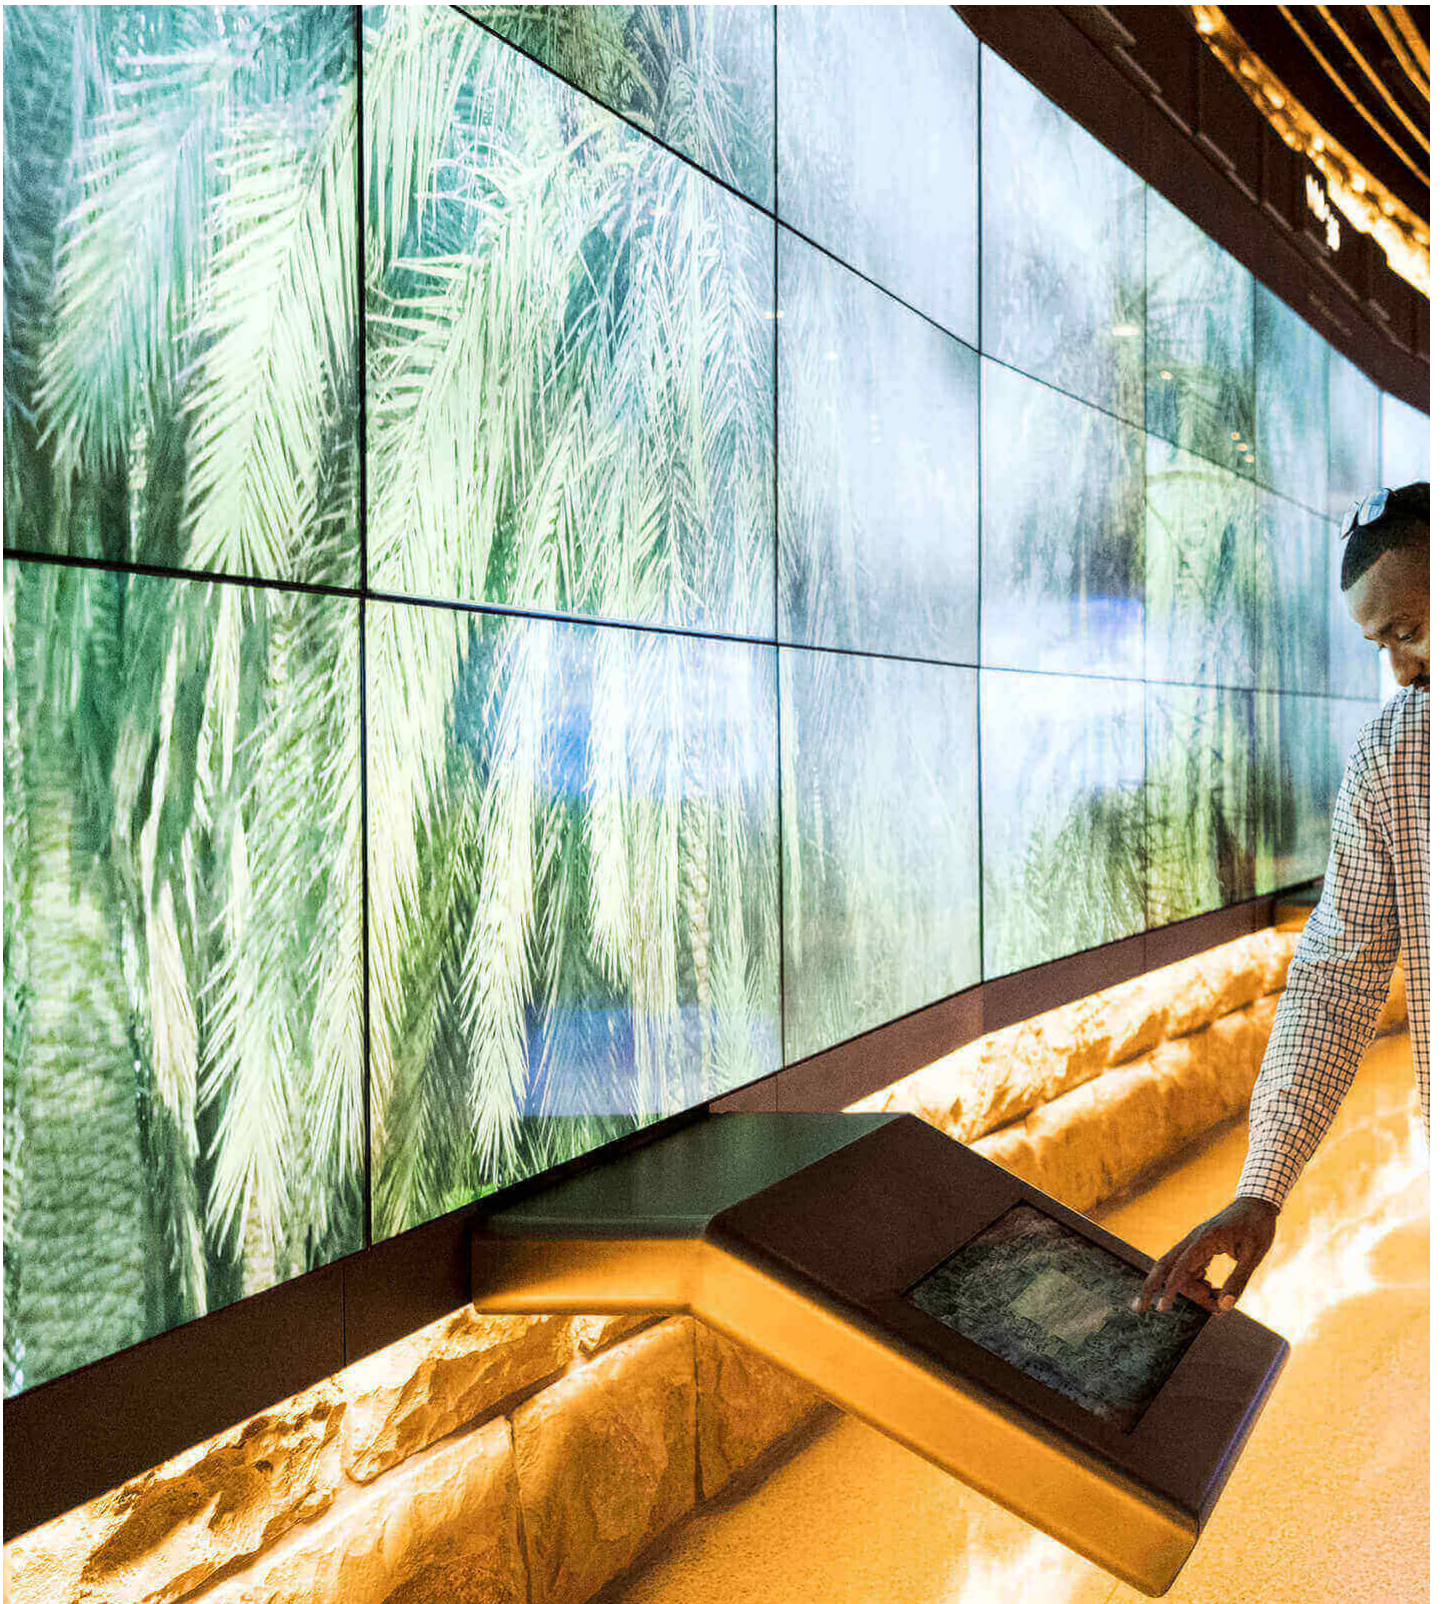

Digital Signage

Museum