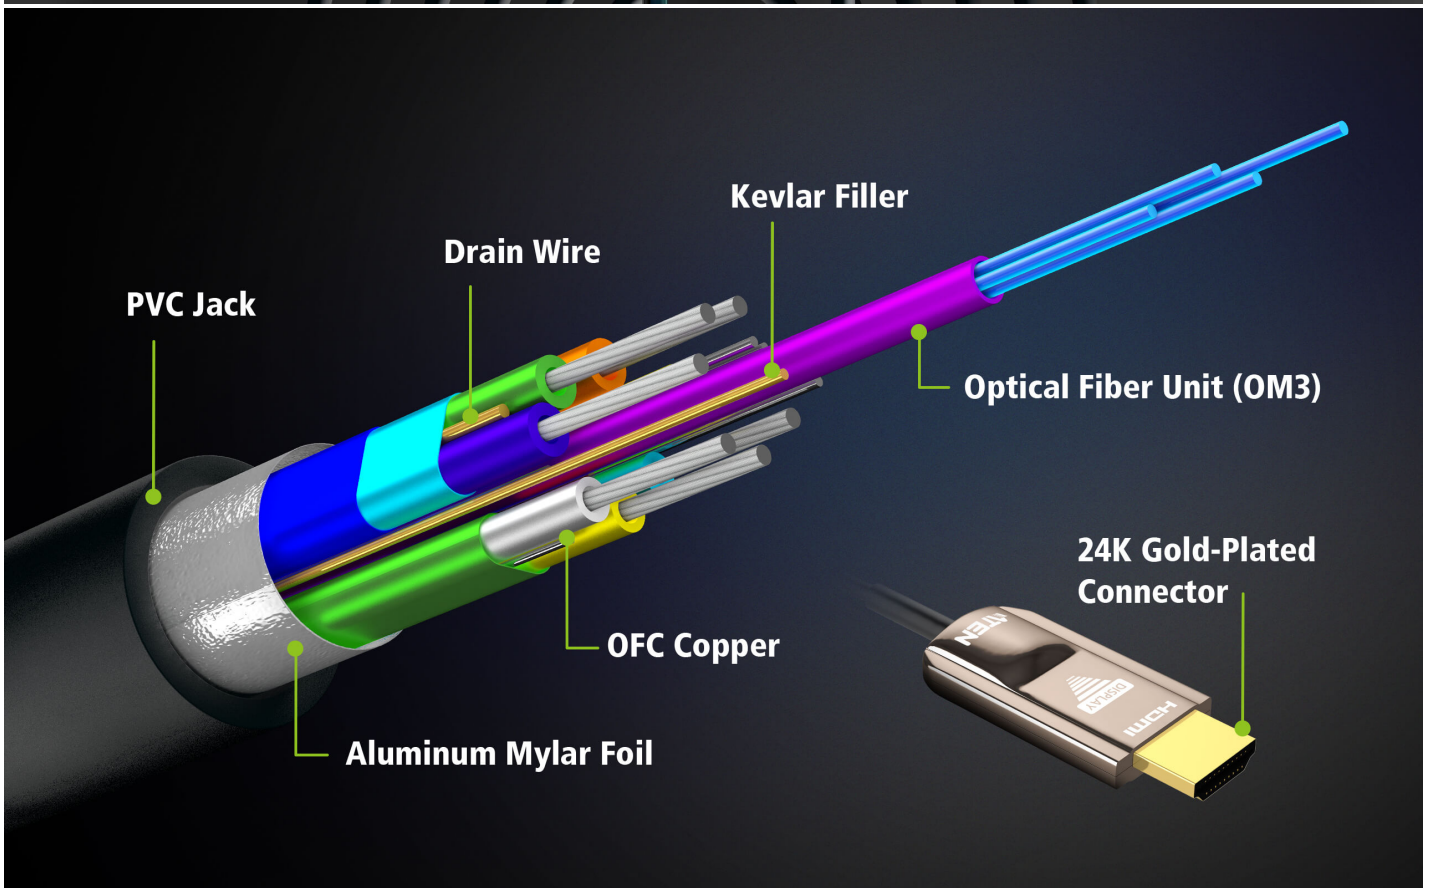

VE781020

20 m True 4K HDMI Active Optical Cable (True 4K@20 m)

Delivering Pristine Presentations with True 4K HDMI AOC

Anti-EMI

HDMI / 18 Gbps

HDCP 2.2

10 m / 20 m / 30 m
True 4K HDMI Active Optical Cable

The [VE781010](#), [VE781020](#), and [VE781030](#) are hybrid True 4K HDMI Active Optical Cables that integrate both optical fiber and copper wires, enabling seamless high-bandwidth data transmission in AV installations. With a slim 4.5 mm outer diameter, these EMI-resistant HDMI Active Optical cables come in lengths of 10, 20, and 30 meters, delivering vivid True 4K (4096 x 2160 @ 60 Hz, 4:4:4) visual clarity over long distances, making them ideal for meeting rooms, home cinemas, and digital signage setups.

Superior Audio Fidelity with ARC Enhancement

ARC (Audio Return Channel) support enables two-way audio transmission between the display and the audio system, simplifying AV connections and ensuring high-quality audio output for streaming content, gaming, and other multimedia experiences.

Broad Compatibility

The HDMI Active Optical Cables are compatible with a wide range of AV devices, providing unidirectional connections to source and display devices, respectively.

Remarkable Engineering, Industry-Proven Quality

- Customer Type *

Job Title *

Features

ATEN VE781020 True 4K HDMI Active Optical Cable utilizes AOC technology that enables conversion between input signals and optical signals for optimum high bandwidth data transmissions. The EMI-resistant optical cables come in 20 m with full support of True 4K resolutions. It is fully compliant with HDCP 2.2 standards and meets HDMI specifications including 3D, deep color, and data rates up to 18 Gbps. Supported Dolby True HD and DTS-HD Master Audio, the optical cables guarantee lossless audio signal transmissions. The VE781020 optical cable is an ideal solution for extending the reach of your digital signage in a wide range of settings, such as traffic stations, shopping centers, and hospital facilities.