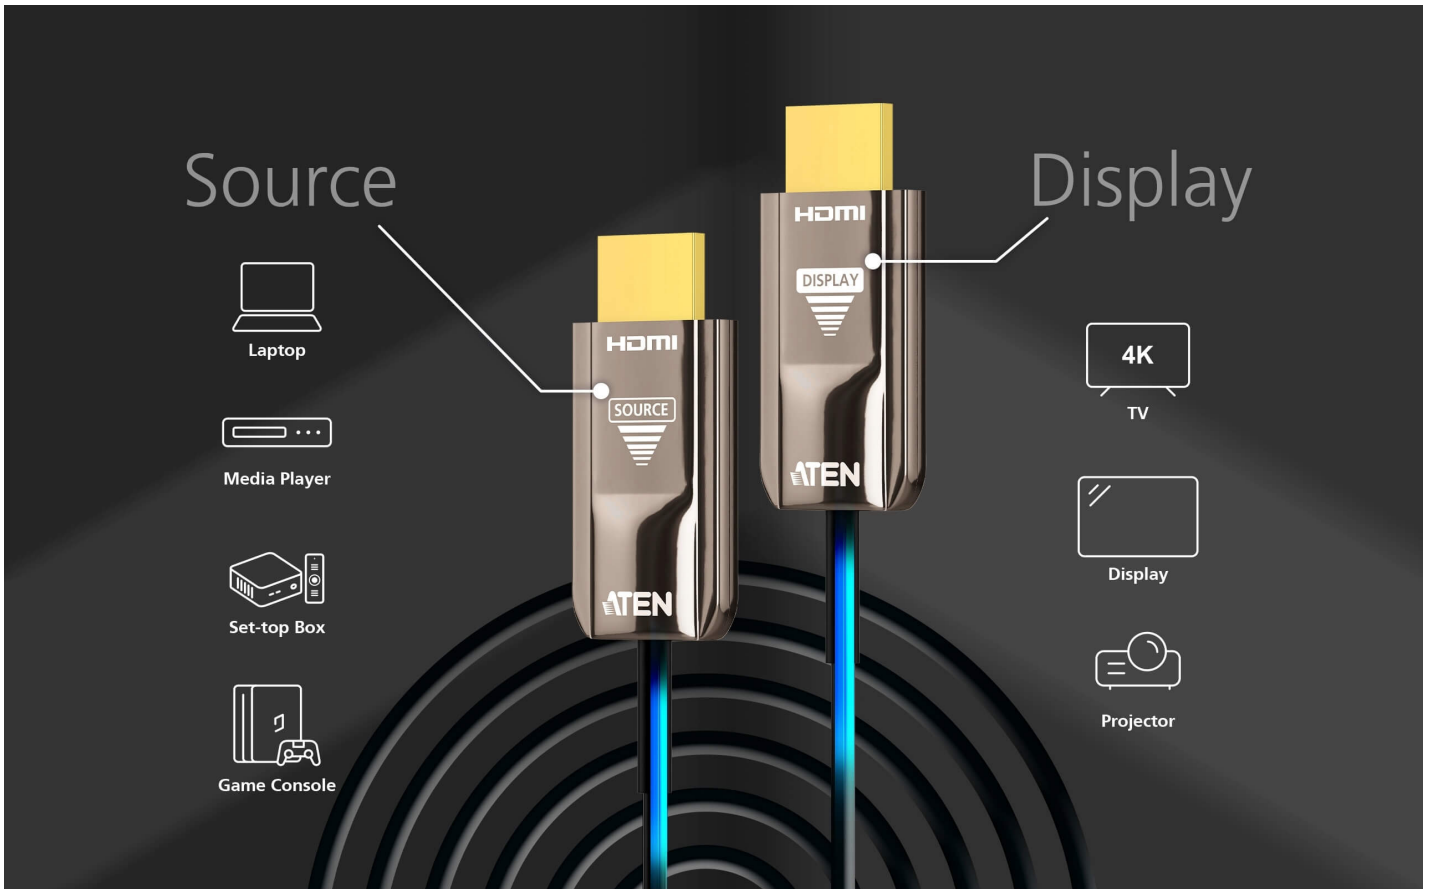

VE781020

20 m True 4K HDMI Active Optical Cable (True 4K@20 m)

Delivering Pristine Presentations with True 4K HDMI AOC

Anti-EMI

HDMI / 18 Gbps

HDCP 2.2

10 m / 20 m / 30 m
True 4K HDMI Active Optical Cable

The [VE781010](#), [VE781020](#), and [VE781030](#) are hybrid True 4K HDMI Active Optical Cables that integrate both optical fiber and copper wires, enabling seamless high-bandwidth data transmission in AV installations. With a slim 4.5 mm outer diameter, these EMI-resistant HDMI Active Optical cables come in lengths of 10, 20, and 30 meters, delivering vivid True 4K (4096 x 2160 @ 60 Hz, 4:4:4) visual clarity over long distances, making them ideal for meeting rooms, home cinemas, and digital signage setups.

Superior Audio Fidelity with ARC Enhancement

ARC (Audio Return Channel) support enables two-way audio transmission between the display and the audio system, simplifying AV connections and ensuring high-quality audio output for streaming content, gaming, and other multimedia experiences.

Broad Compatibility

The HDMI Active Optical Cables are compatible with a wide range of AV devices, providing unidirectional connections to source and display devices, respectively.

Remarkable Engineering, Industry-Proven Quality

- Customer Type *

Job Title *

Features

ATEN VE781020 True 4K HDMI Active Optical Cable utilizes AOC technology that enables conversion between input signals and optical signals for optimum high bandwidth data transmissions. The EMI-resistant optical cables come in 20 m with full support of True 4K resolutions. It is fully compliant with HDCP 2.2 standards and meets HDMI specifications including 3D, deep color, and data rates up to 18 Gbps. Supported Dolby True HD and DTS-HD Master Audio, the optical cables guarantee lossless audio signal transmissions. The VE781020 optical cable is an ideal solution for extending the reach of your digital signage in a wide range of settings, such as traffic stations, shopping centers, and hospital facilities.