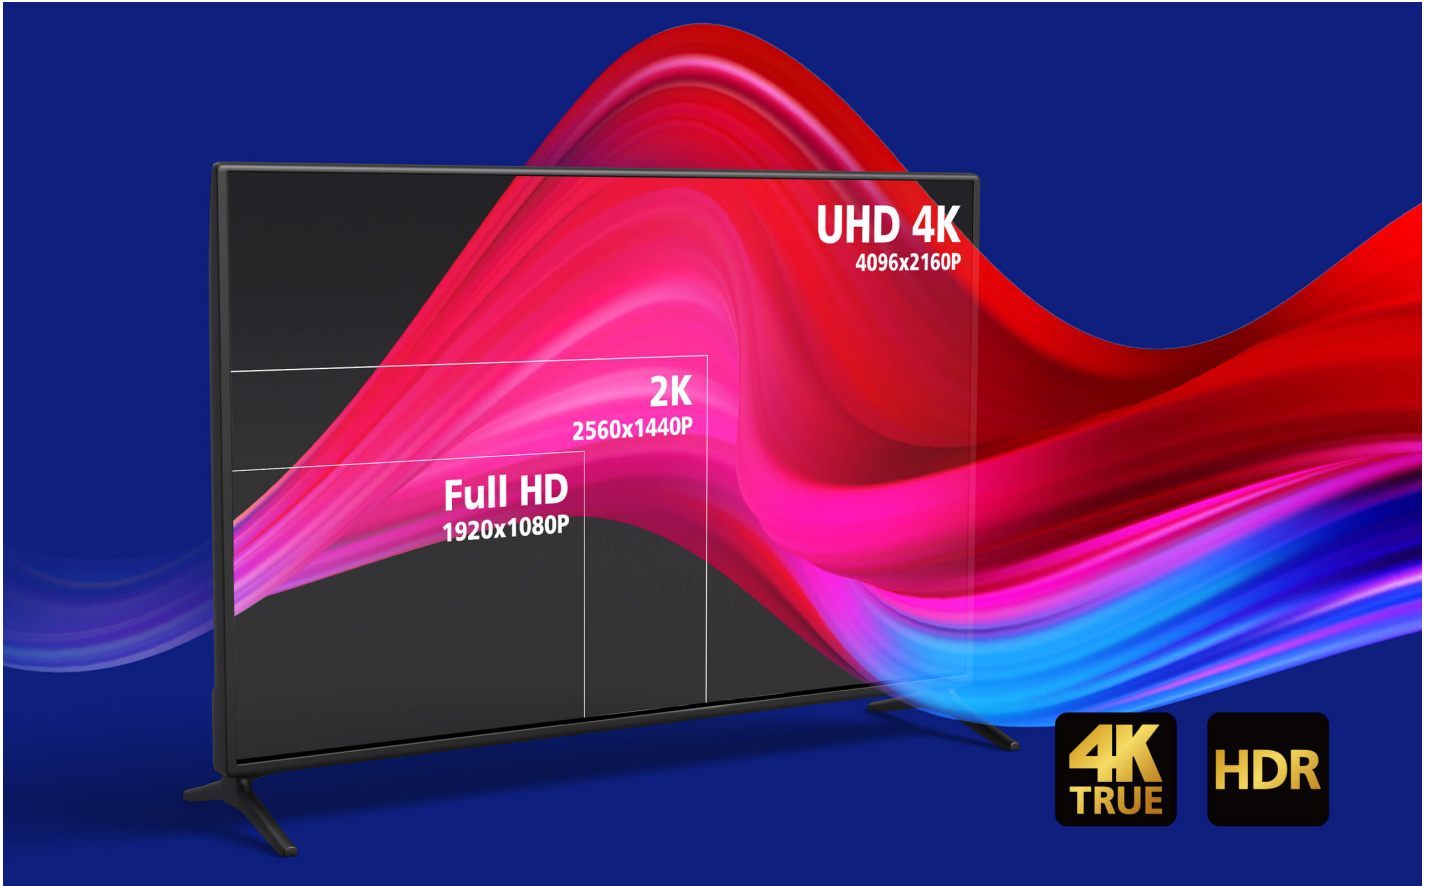

VE781020

20 m True 4K HDMI Active Optical Cable (True 4K@20 m)

Delivering Pristine Presentations with True 4K HDMI AOC

Anti-EMI

HDMI / 18 Gbps

HDCP 2.2

10 m / 20 m / 30 m
True 4K HDMI Active Optical Cable

The [VE781010](#), [VE781020](#), and [VE781030](#) are hybrid True 4K HDMI Active Optical Cables that integrate both optical fiber and copper wires, enabling seamless high-bandwidth data transmission in AV installations. With a slim 4.5 mm outer diameter, these EMI-resistant HDMI Active Optical cables come in lengths of 10, 20, and 30 meters, delivering vivid True 4K (4096 x 2160 @ 60 Hz, 4:4:4) visual clarity over long distances, making them ideal for meeting rooms, home cinemas, and digital signage setups.

**4K
TRUE**

Anti-EMI

HDMI / 18 Gbps

**HDCP
2.2**

HDR

ARC

True 4K HDR, True Immersion

Indulge in the unmatched realism of video resolution up to 4096x2160@60Hz 4:4:4, powered by 18Gbps ultra-high-speed bandwidth. This ensures smooth, vibrant image quality with stunning clarity, rich colors, and exceptional contrast, offering a truly immersive viewing experience.

- Customer Type *

Job Title *

Features

ATEN VE781020 True 4K HDMI Active Optical Cable utilizes AOC technology that enables conversion between input signals and optical signals for optimum high bandwidth data transmissions. The EMI-resistant optical cables come in 20 m with full support of True 4K resolutions. It is fully compliant with HDCP 2.2 standards and meets HDMI specifications including 3D, deep color, and data rates up to 18 Gbps. Supported Dolby True HD and DTS-HD Master Audio, the optical cables guarantee lossless audio signal transmissions. The VE781020 optical cable is an ideal solution for extending the reach of your digital signage in a wide range of settings, such as traffic stations, shopping centers, and hospital facilities.