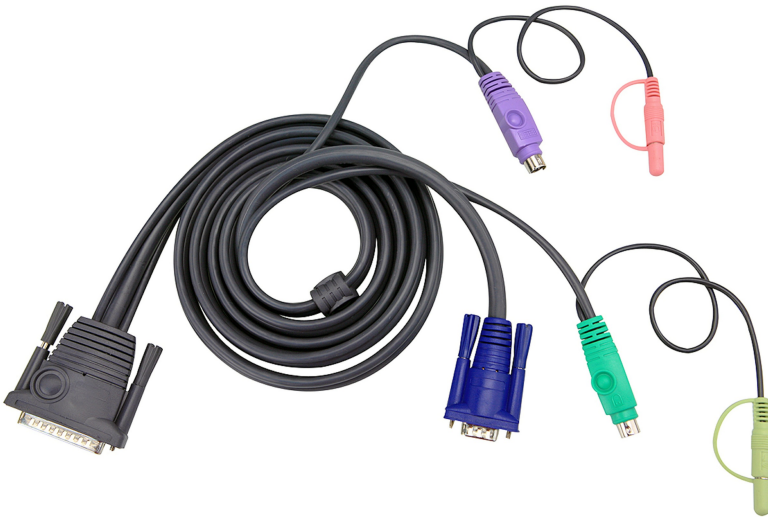

2L-1705P

5M PS/2 KVM Cable with Audio

PC Connector: HDB,PS/2 and Audio

Console Connector:DB-25

Length:5m

Please see "[KVM Cables Table](#)" for compatible products

Specification

TO PC/Source Interface	
PS/2	6 pin mini-DIN Male
VGA	HDB-15 Male
Mini Stereo Jack	Audio Plugs (Mic & Speaker)
TO Switch Interface	
Daisy Chain Input	DB-25 Male