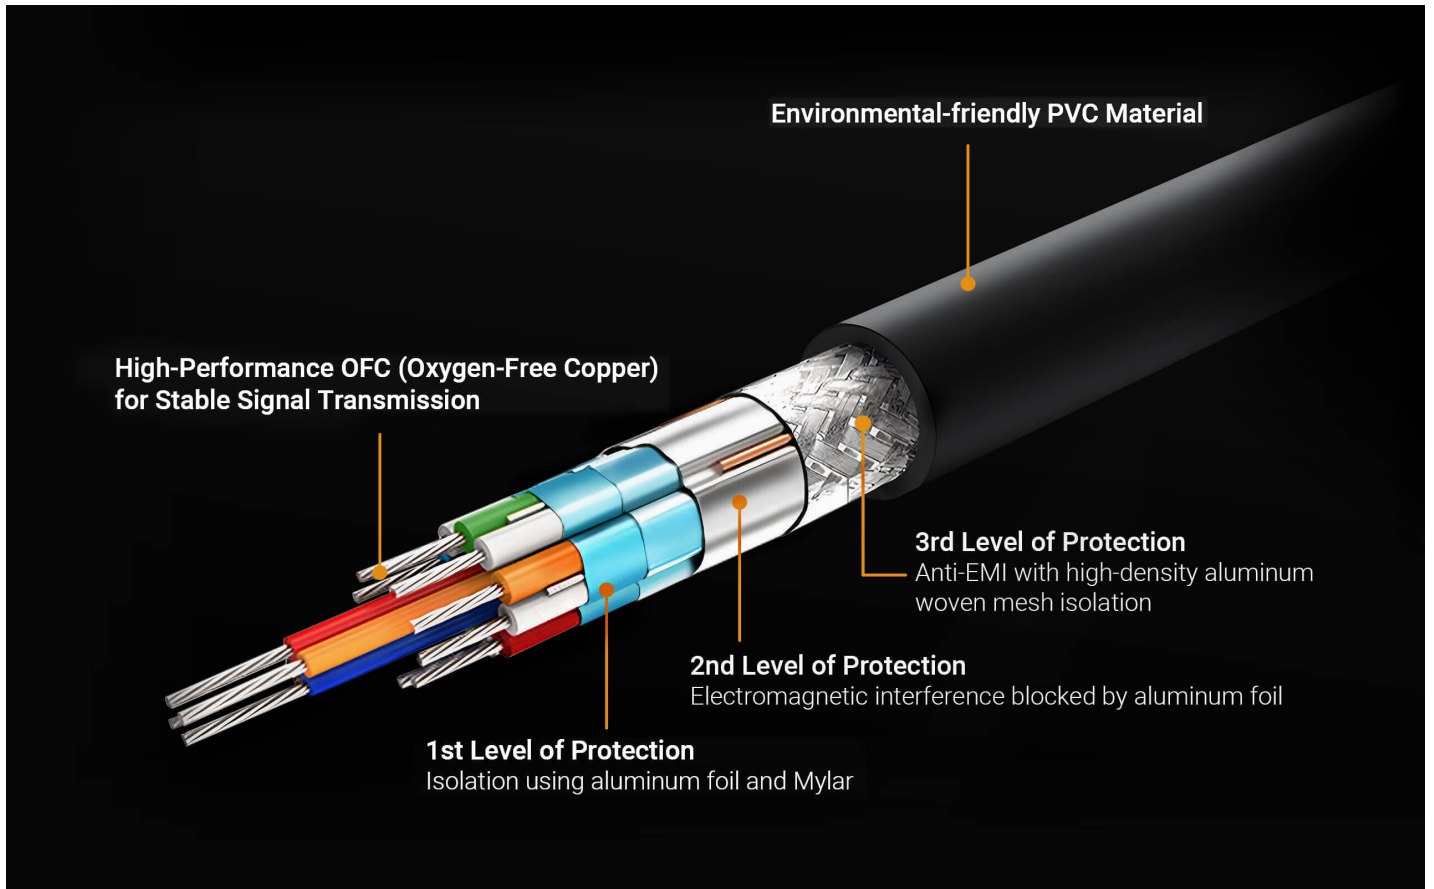

Applications

- 1.
- 2.
- 3.