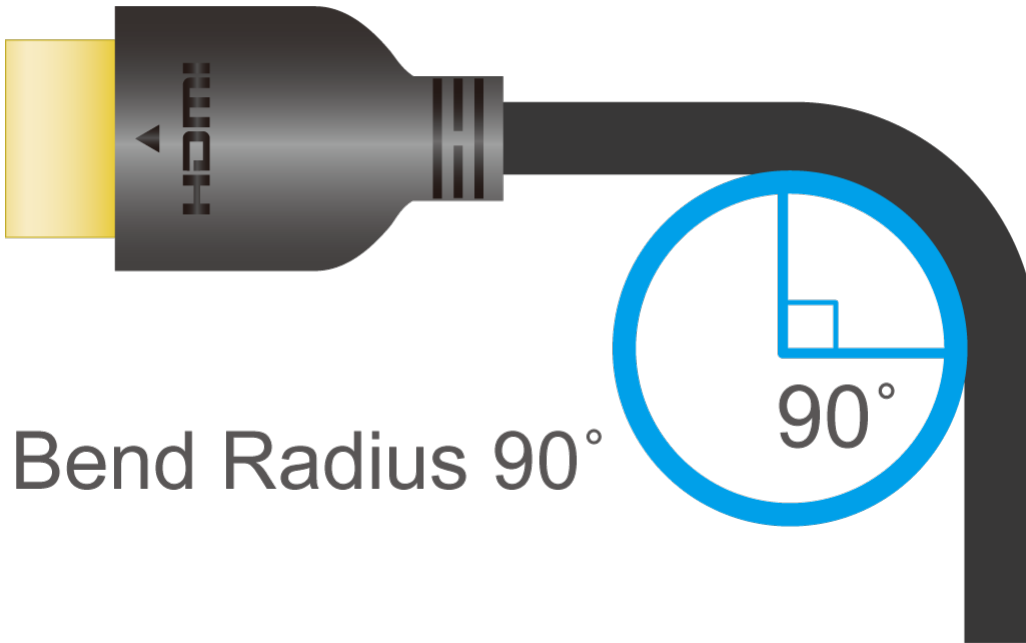

Diagram

ATEN International Co., Ltd.

3F., No. 125, Sec. 2, Datong Rd., Sijhih District., New Taipei City 221, Taiwan
Phone: 886-2-8692-6789 Fax: 886-2-8692-6767
www.aten.com E-mail: marketing@aten.com