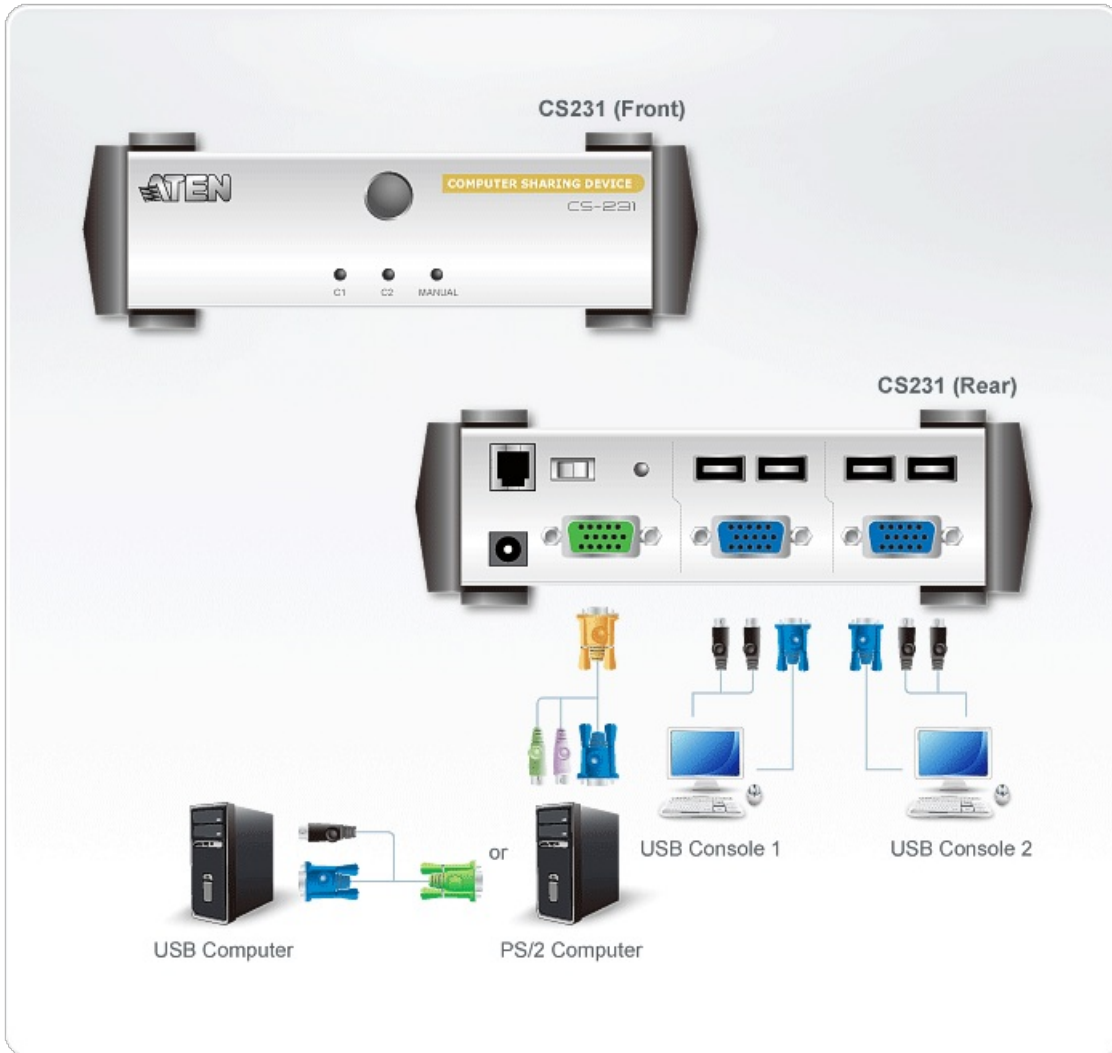

Diagram

ATEN International Co., Ltd.

3F., No.125, Sec. 2, Datong Rd., Sijhih District., New Taipei City 221, Taiwan
Phone: 886-2-8692-6789 Fax: 886-2-8692-6767
www.aten.com E-mail: marketing@aten.com

© Copyright 2015 ATEN® International Co., Ltd.
ATEN and the ATEN logo are trademarks of ATEN International Co., Ltd.
All rights reserved. All other trademarks are the property of their respective owners.