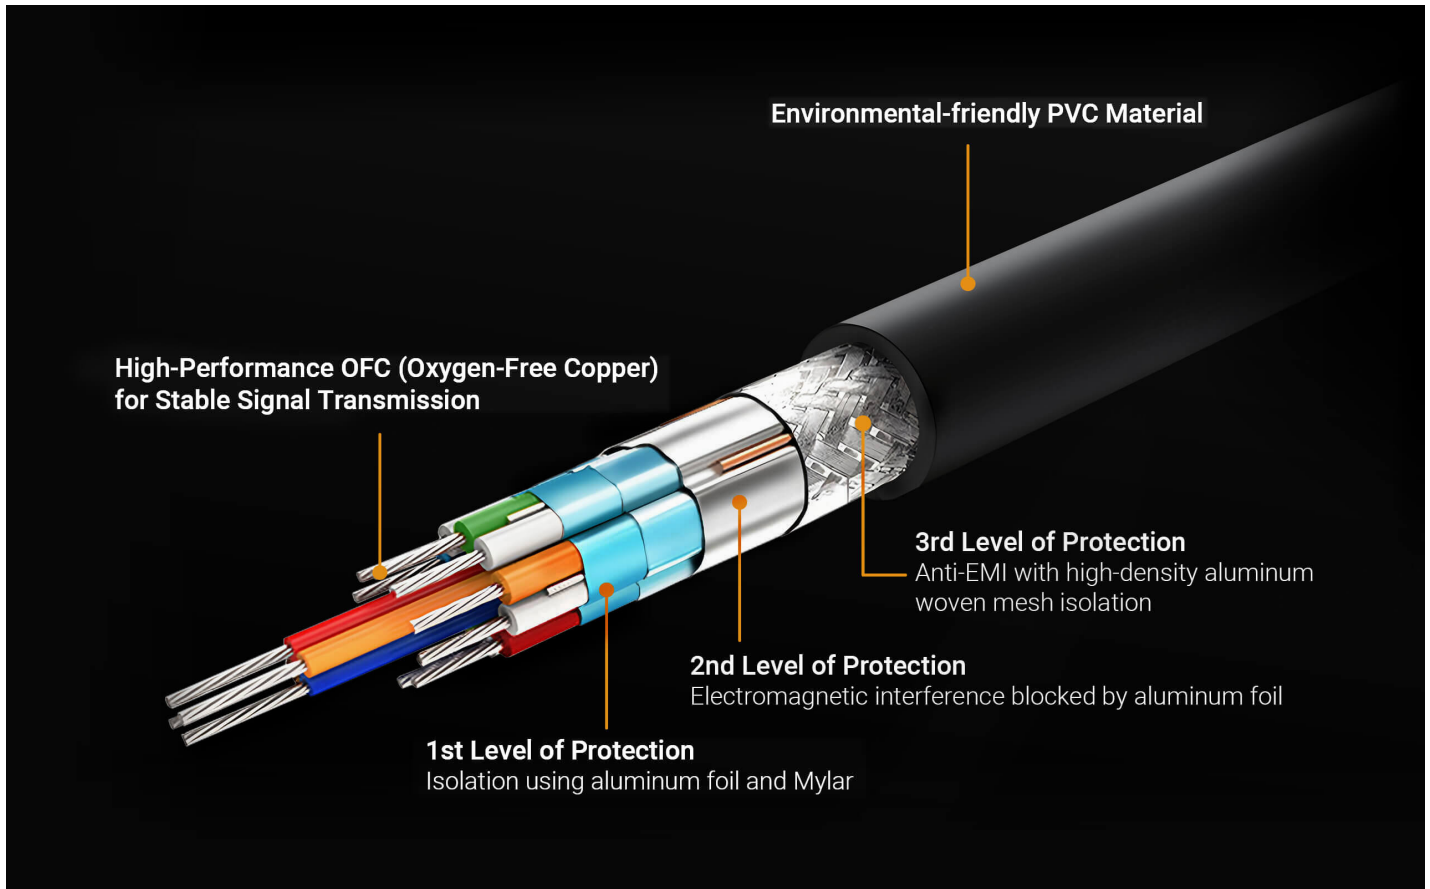

Applications

- 1.
- 2.
- 3.