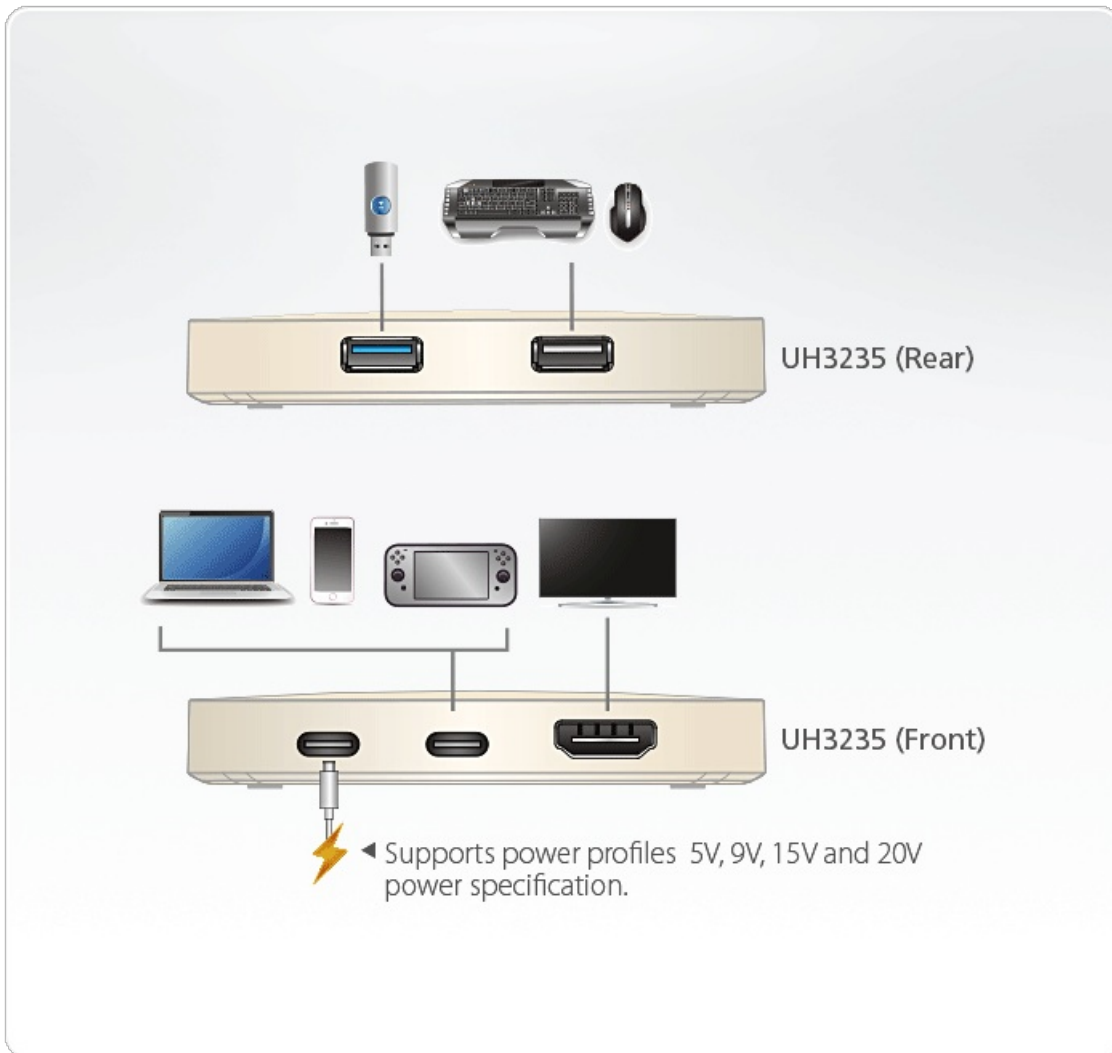

Diagram

ATEN International Co., Ltd.

3F., No.125, Sec. 2, Datong Rd., Sijhih District., New Taipei City 221, Taiwan
Phone: 886-2-8692-6789 Fax: 886-2-8692-6767
www.aten.com E-mail: marketing@aten.com

© Copyright 2015 ATEN® International Co., Ltd.
ATEN and the ATEN logo are trademarks of ATEN International Co., Ltd.
All rights reserved. All other trademarks are the property of their respective owners.