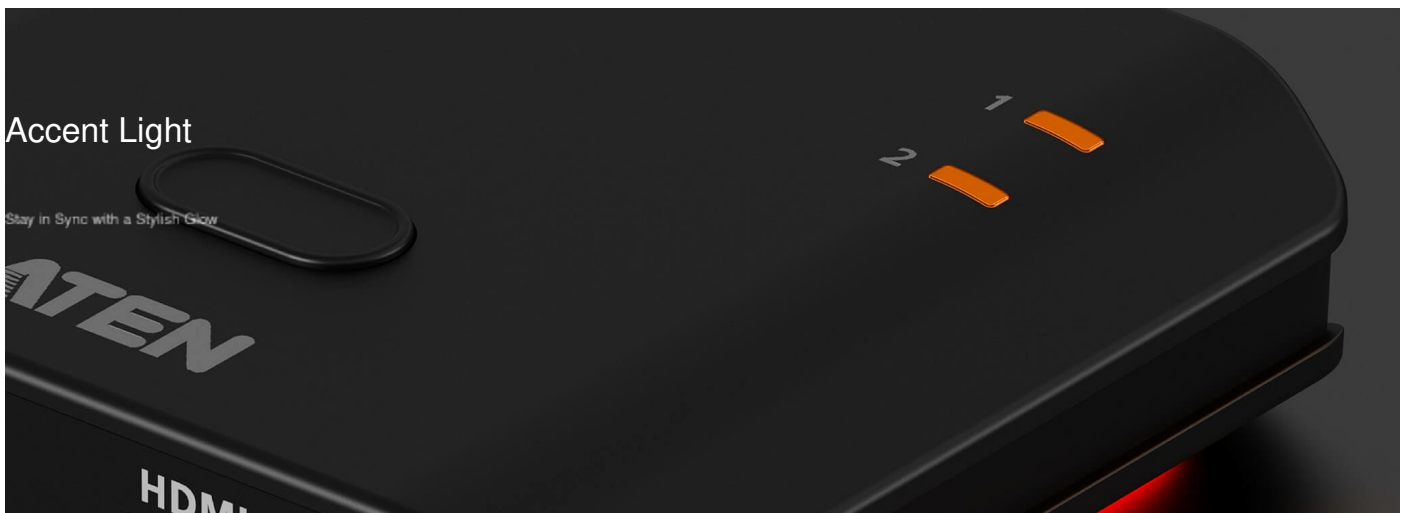

## Stunning True 4K Visuals - Stable, Reliable Dual-Display Output

The ATEN CS845 is a True 4K (4096 x 2160) splitter designed to handle demanding 4K content, professional, and broadcast grade 4K applications. It provides flexible dual-screen outputs (DVI-D) to the display streamer with dual channel 4K @ 60Hz and HDCP 2.2 compliance. It also features a dual-output (DVI-D) output for 4K @ 60Hz, 20-bit color and 10-bit color to meet 4K content requirements and other applications for a truly immersive viewing experience.

Aesthetic.

Compact.

Portable.

Accent Light

Stay in Sync with a Stylish Glow