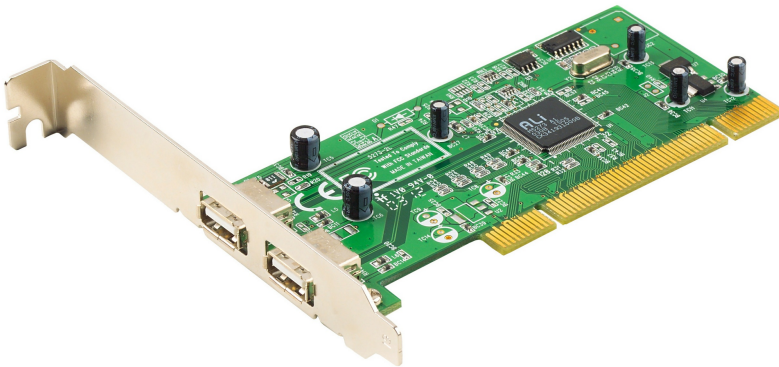

## IC220U

2-Port USB 2.0 PCI Card

IC220U is a PCI card with 2 USB ports. It supports hot plug and PnP.

### Features

- 2 port USB 2.0 PCI Card.
- Fully compliant with the USB 2.0 specification.
- Supports transfer speeds of up to 480 Mbps.
- Compatible with PC systems.
- Hot swappable.
- OS Support: Windows 2000, Windows XP, [Windows Vista](#) and Mac

### Specification

Connectors	2 x USB Type A Female (White)
USB Specification	Compliant with USB 2.0
Protection	Fuse
OS Support	Windows XP SPI Native driven
Power Consumption	3.3 V  Note: <ul style="list-style-type: none"> <li>● The measurement in Watts indicates the typical power consumption of the device with no external loading.</li> <li>● The measurement in BTU/h indicates the power consumption of the device when it is fully loaded.</li> </ul>