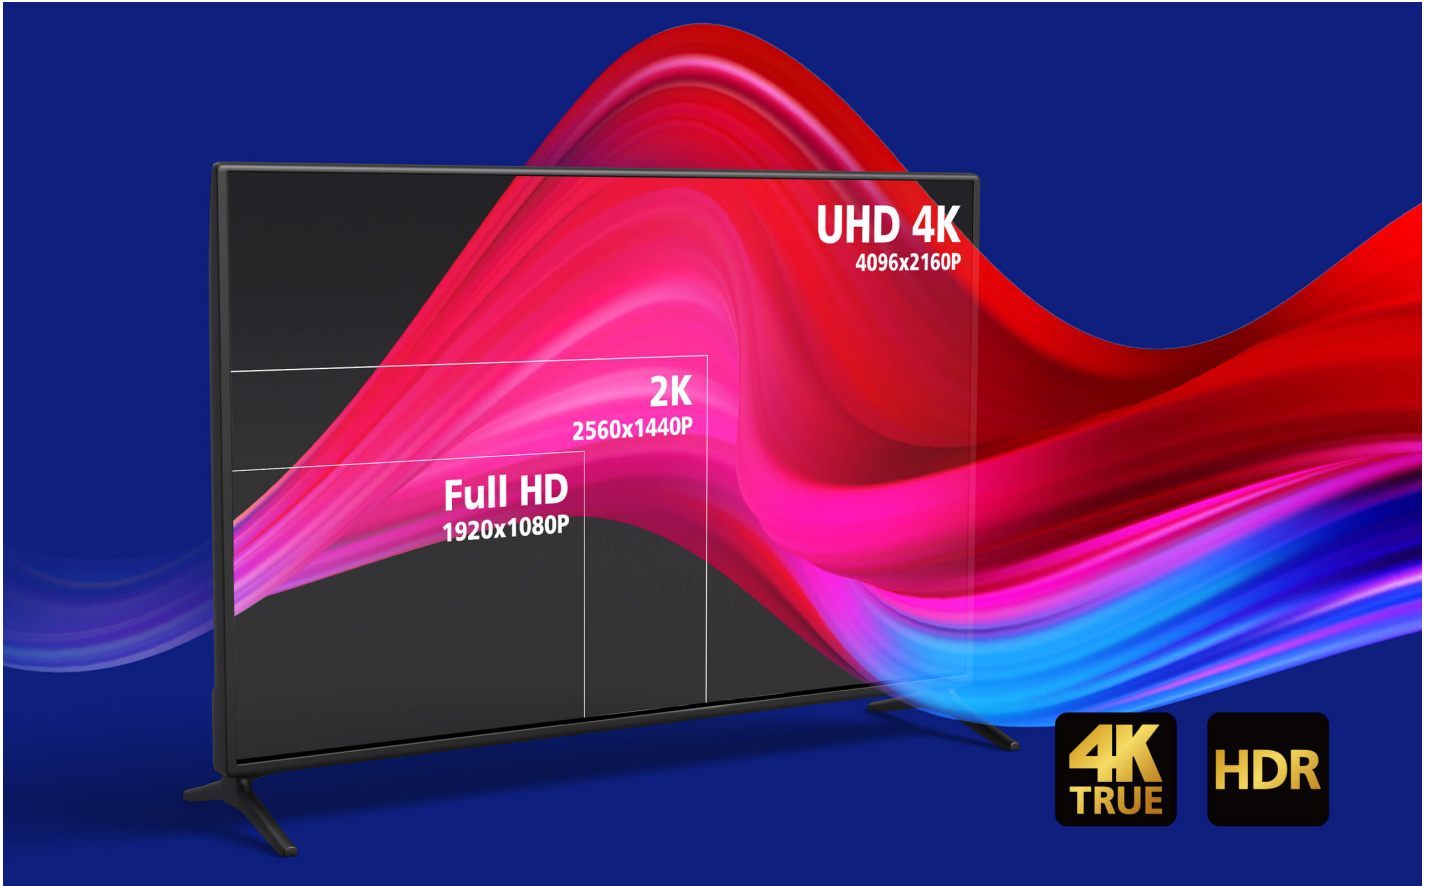

### VE781020

20 m True 4K HDMI Active Optical Cable (True 4K@20 m)

**Delivering Pristine Presentations with True 4K HDMI AOC**

Anti-EMI

HDMI / 18 Gbps

HDCP 2.2

10 m / 20 m / 30 m  
True 4K HDMI Active Optical Cable

The [VE781010](#), [VE781020](#), and [VE781030](#) are hybrid True 4K HDMI Active Optical Cables that integrate both optical fiber and copper wires, enabling seamless high-bandwidth data transmission in AV installations. With a slim 4.5 mm outer diameter, these EMI-resistant HDMI Active Optical cables come in lengths of 10, 20, and 30 meters, delivering vivid True 4K (4096 x 2160 @ 60 Hz, 4:4:4) visual clarity over long distances, making them ideal for meeting rooms, home cinemas, and digital signage setups.

**4K  
TRUE**

Anti-EMI

HDMI / 18 Gbps

**HDCP  
2.2**

**HDR**

ARC

**True 4K HDR, True Immersion**

Indulge in the unmatched realism of video resolution up to 4096x2160@60Hz 4:4:4, powered by 18Gbps ultra-high-speed bandwidth. This ensures smooth, vibrant image quality with stunning clarity, rich colors, and exceptional contrast, offering a truly immersive viewing experience.

- Customer Type \*

Job Title \*

**Features**

ATEN VE781020 True 4K HDMI Active Optical Cable utilizes AOC technology that enables conversion between input signals and optical signals for optimum high bandwidth data transmissions. The EMI-resistant optical cables come in 20 m with full support of True 4K resolutions. It is fully compliant with HDCP 2.2 standards and meets HDMI specifications including 3D, deep color, and data rates up to 18 Gbps. Supported Dolby True HD and DTS-HD Master Audio, the optical cables guarantee lossless audio signal transmissions. The VE781020 optical cable is an ideal solution for extending the reach of your digital signage in a wide range of settings, such as traffic stations, shopping centers, and hospital facilities.