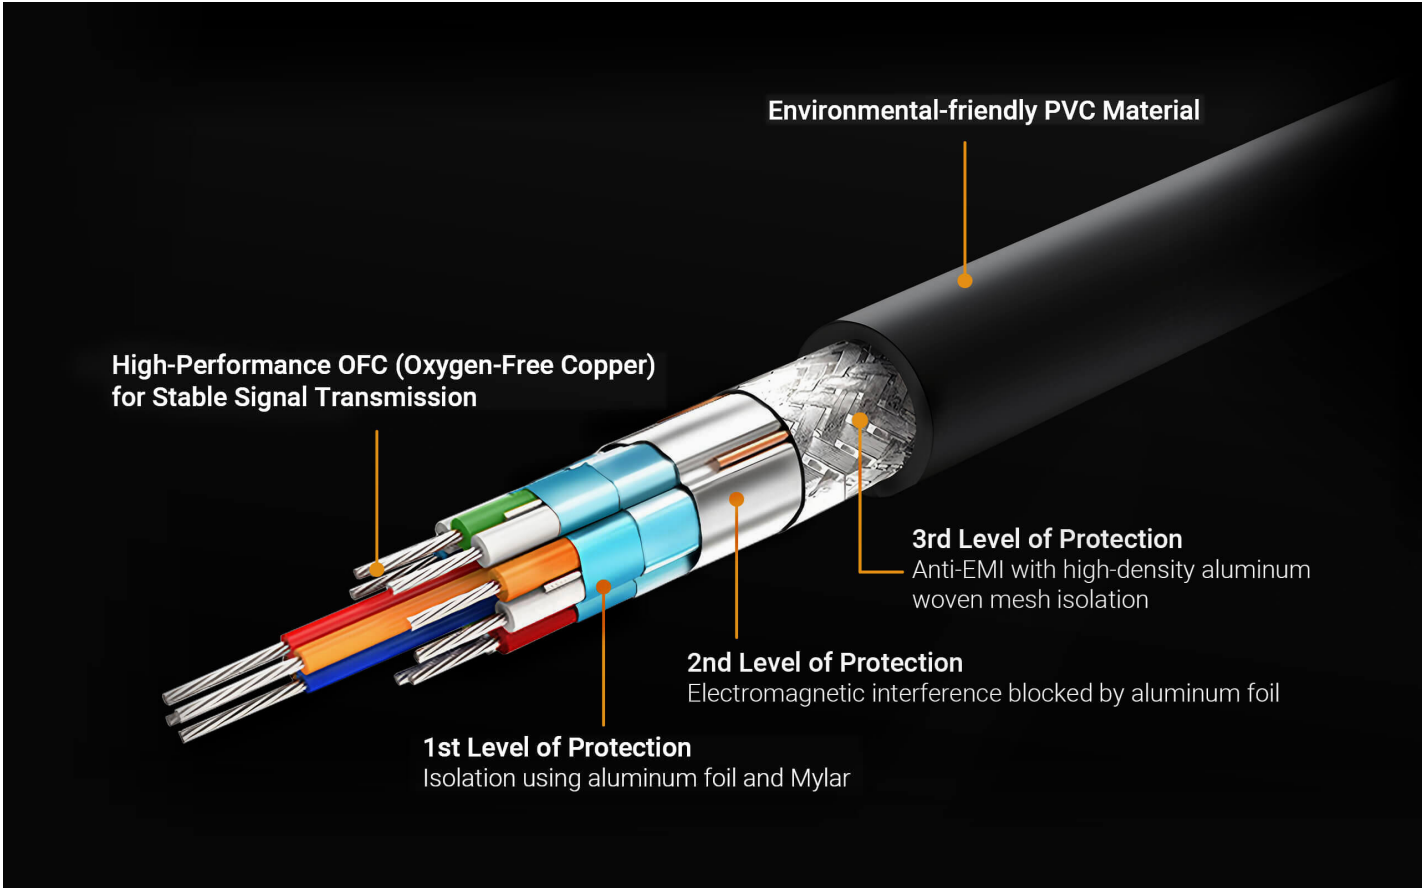

Broad Compatibility

Display Device

- 8K
TV / HDTV
- 4K@120
Monitor
- Projector
- Video Wall

- PC
- Laptop
- TV Box
- Gaming

Source Device

Applications

- 1.
- 2.
- 3.

In Office