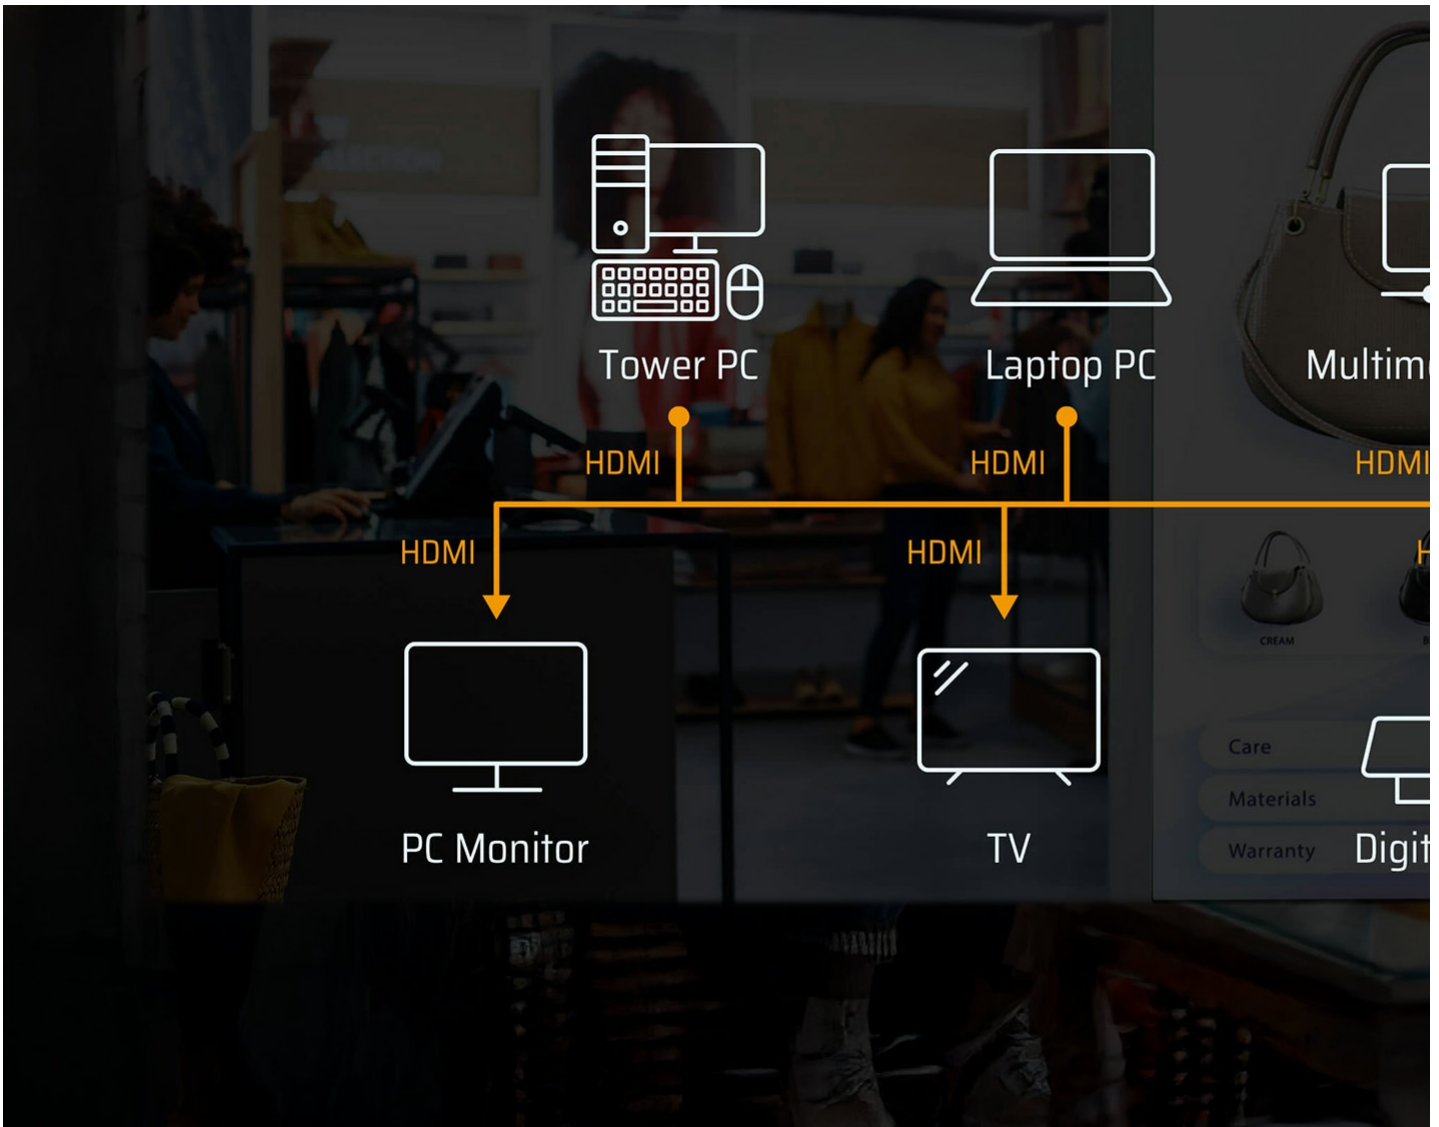

Broad Compatibility

Display Device

- 8K
TV / HDTV
- 4K@120
Monitor
- Projector
- Video Wall

- PC
- Laptop
- TV Box
- Gaming

Source Device

Applications

- 1.
- 2.
- 3.

In Office