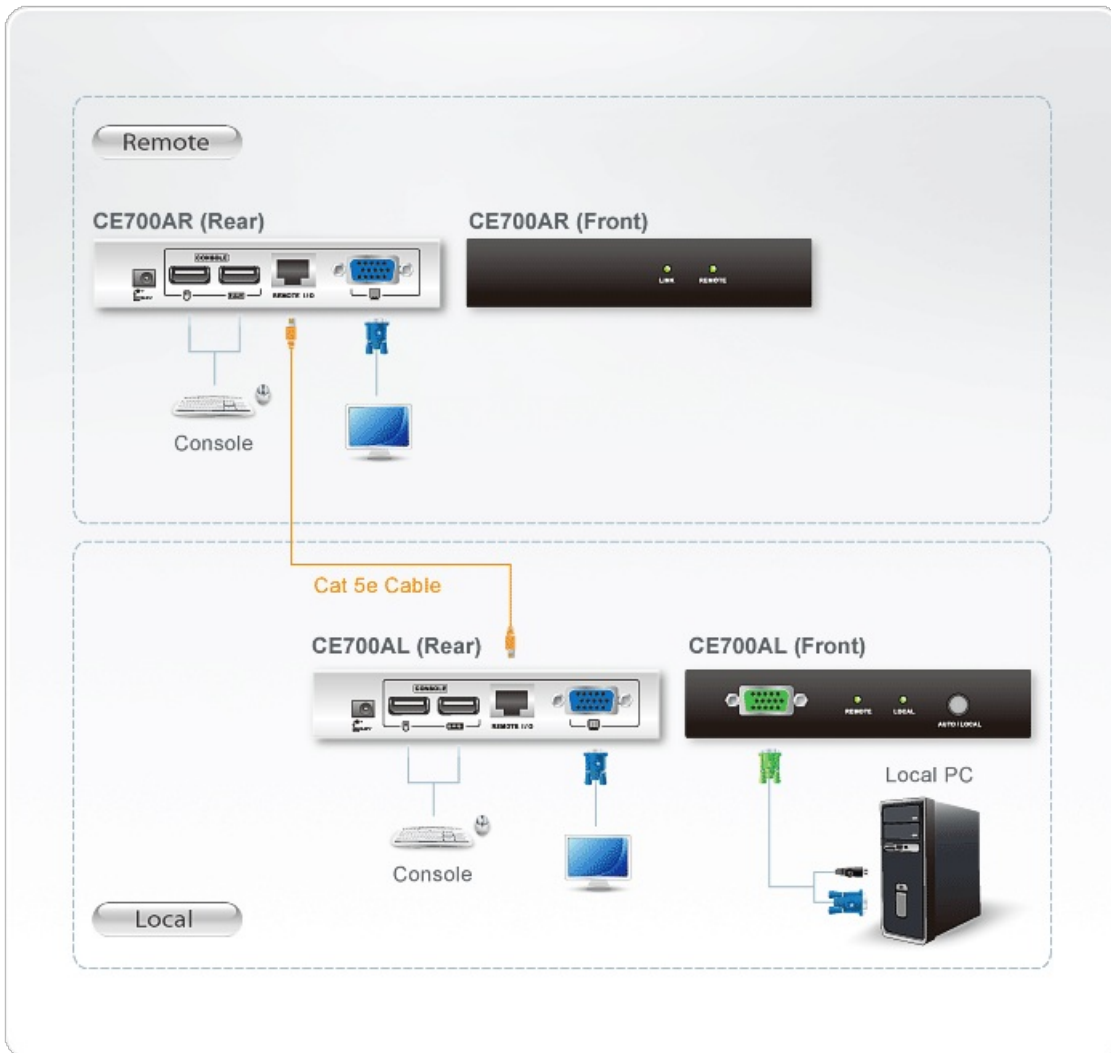

Diagram

ATEN International Co., Ltd.

3F., No.125, Sec. 2, Datong Rd., Sijhih District., New Taipei City 221, Taiwan
Phone: 886-2-8692-6789 Fax: 886-2-8692-6767
www.aten.com E-mail: marketing@aten.com

© Copyright 2015 ATEN® International Co., Ltd.
ATEN and the ATEN logo are trademarks of ATEN International Co., Ltd.
All rights reserved. All other trademarks are the property of their
respective owners.