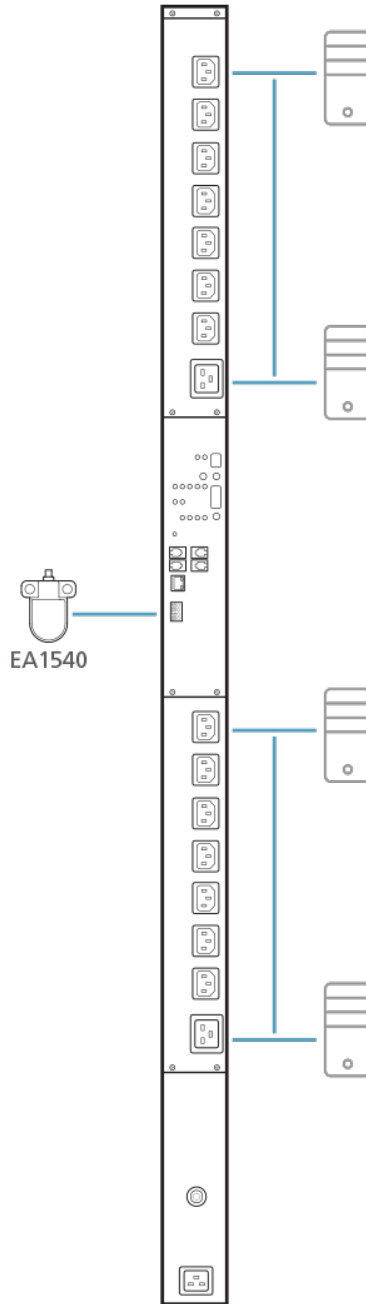

Diagram

ATEN International Co., Ltd.

3F., No.125, Sec. 2, Datong Rd., Sijhih District., New Taipei City 221, Taiwan
Phone: 886-2-8692-6789 Fax: 886-2-8692-6767
www.aten.com E-mail: marketing@aten.com