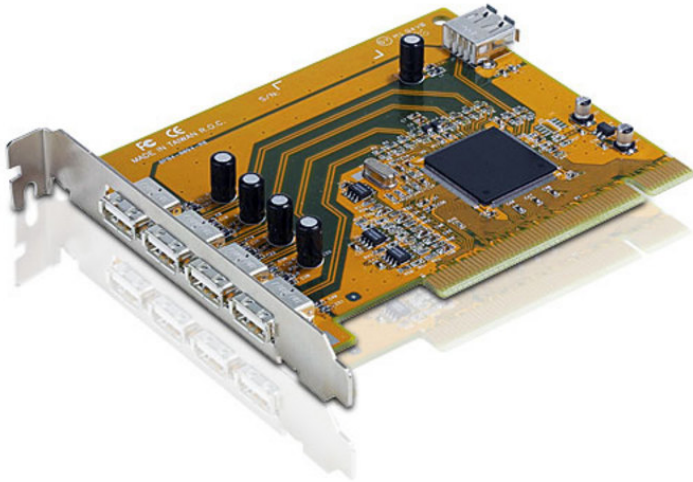

## IC250U

5-Port USB 2.0 PCI Card

IC250U is a PCI card with 5 USB ports. It supports hot plug and PnP.

### Features

- 5 port USB 2.0 PCI Card.
- Fully compliant with the USB 2.0 specification.
- Supports transfer speeds of up to 480 Mbps.
- Compatible with PC systems.
- Hot swappable.
- OS Support: Windows 2000, Windows XP, [Windows Vista](#)