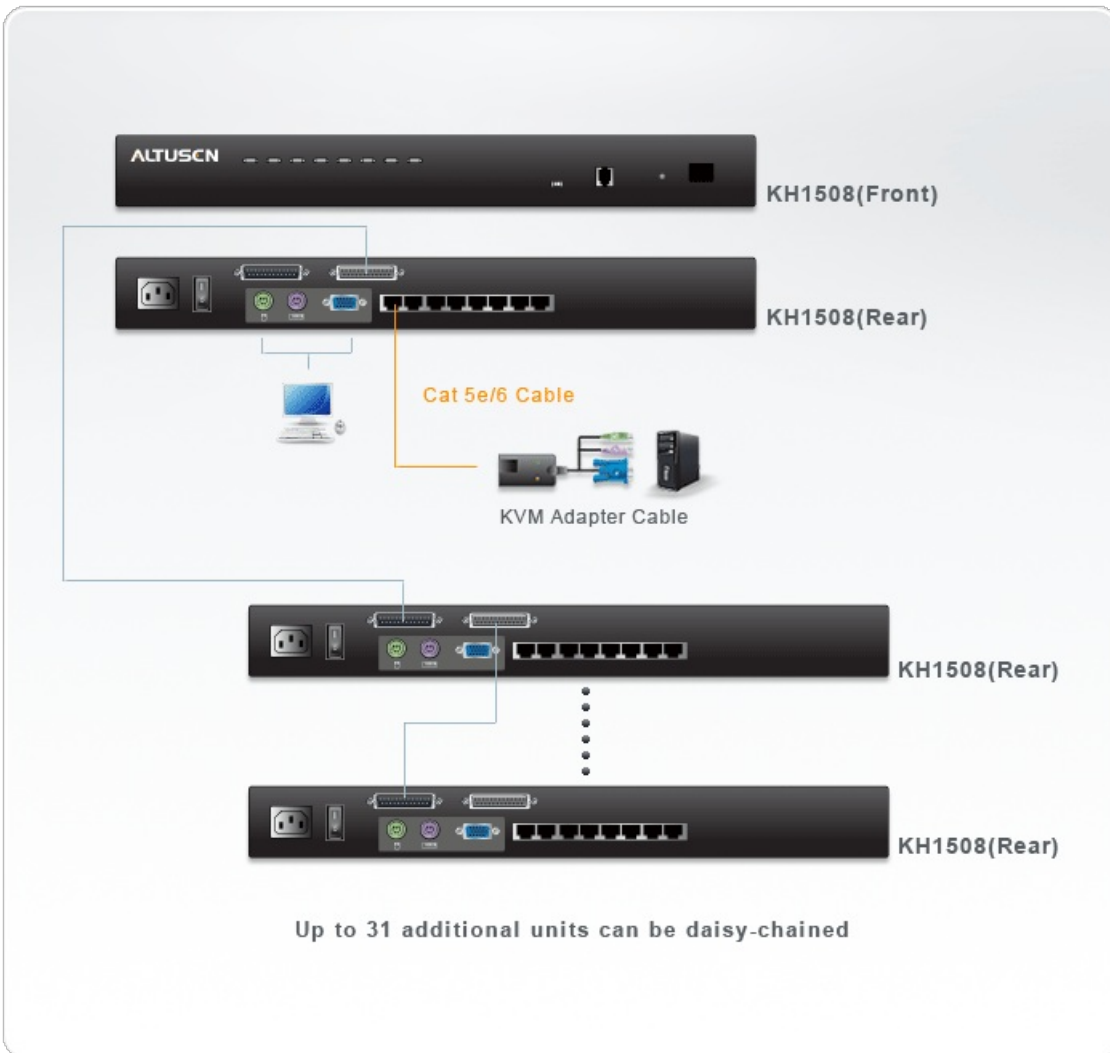

다이어그램

에이텐 코리아 ATEN KOREA

서울시 금천구 디지털로9길 32(가산동) 갑을그레이트밸리 B동 303호

Tel: 02-467-6789

Fax: 02-467-9876

www.aten.com/kr/ko E-mail: marketing@aten.co.kr

© Copyright 2025 ATEN® International Co., Ltd.
ATEN and the ATEN logo are registered trademarks of ATEN International Co., Ltd.
All rights reserved. All other trademarks are the property of their respective owners.