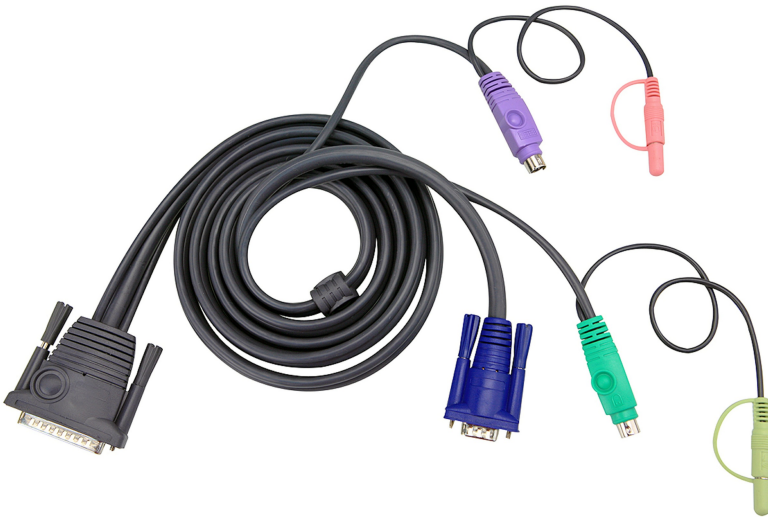

## 2L-1703P

3M PS/2 KVM Cable with Audio

PC Connector: HDB,PS/2 and Audio  
 Console Connector:DB-25  
 Length: 10 feet (3m)  
 Please see ["KVM Cables Table"](#) for compatible products

### Specification

TO PC/Source Interface	
PS/2	6 pin mini-DIN Male
VGA	HDB-15 Male
Mini Stereo Jack	Audio Plugs (Mic & Speaker)
TO Switch Interface	
Daisy Chain Input	DB-25 Male