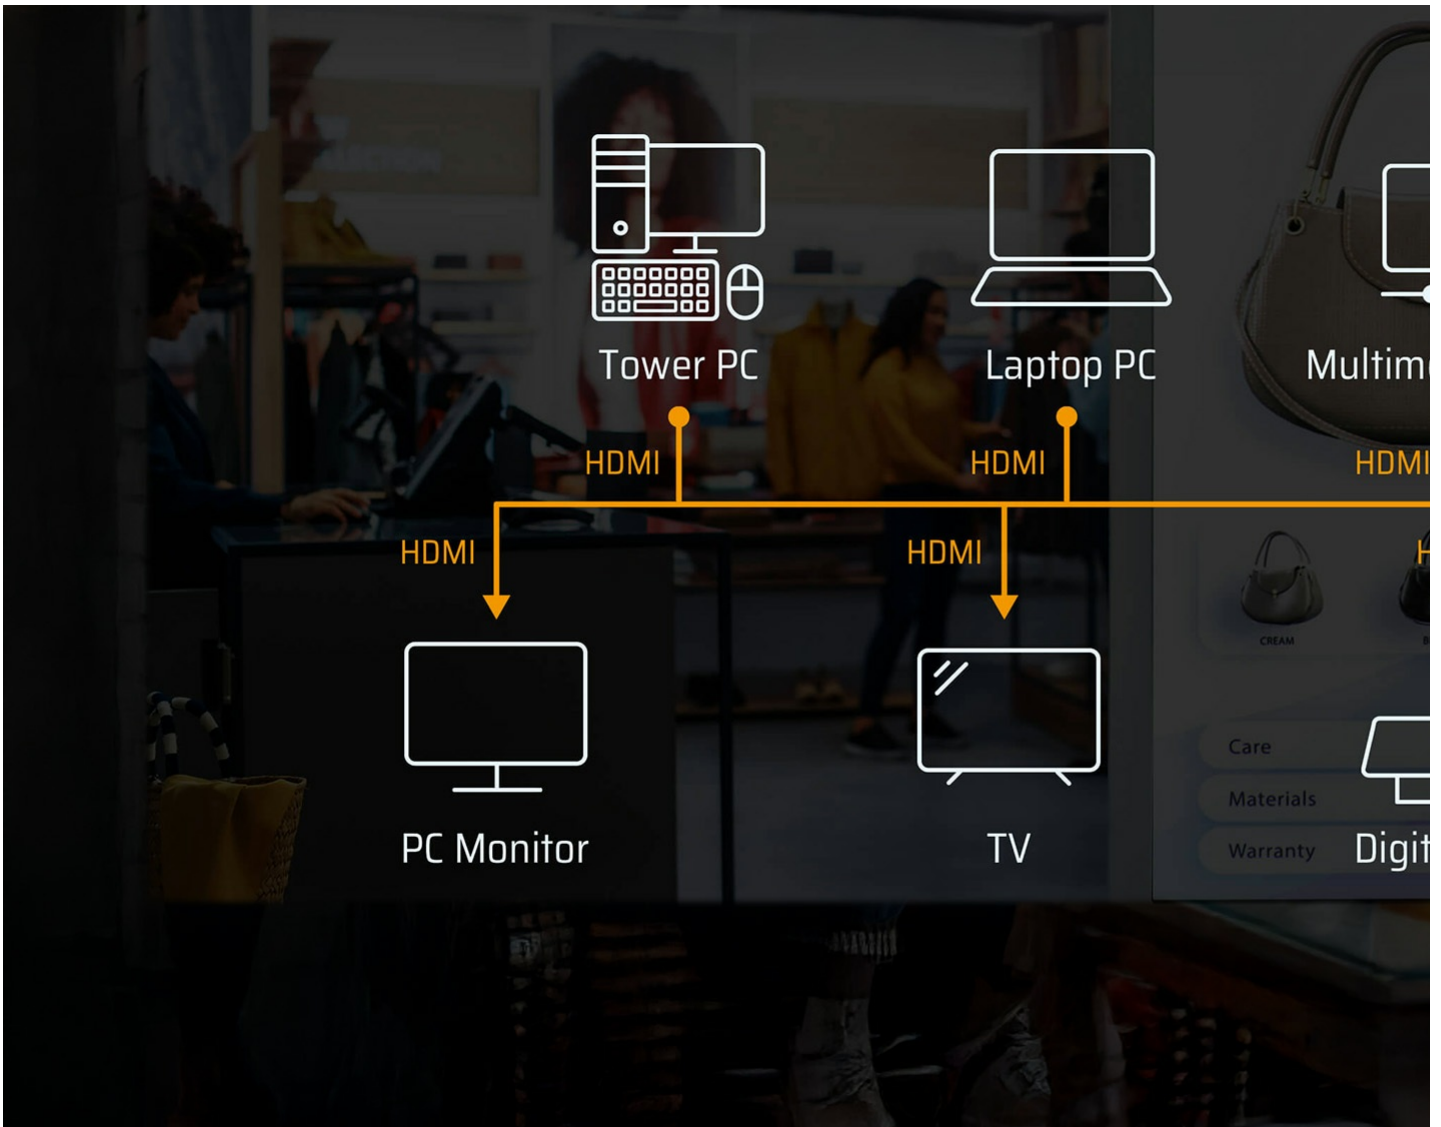

Broad Compatibility

Display Device

- 8K
TV / HDTV
- 4K@120
Monitor
- Projector
- Video Wall

Source Device

- PC
- Laptop
- TV Box
- Gaming

Applications

- 1.
- 2.
- 3.

At Home