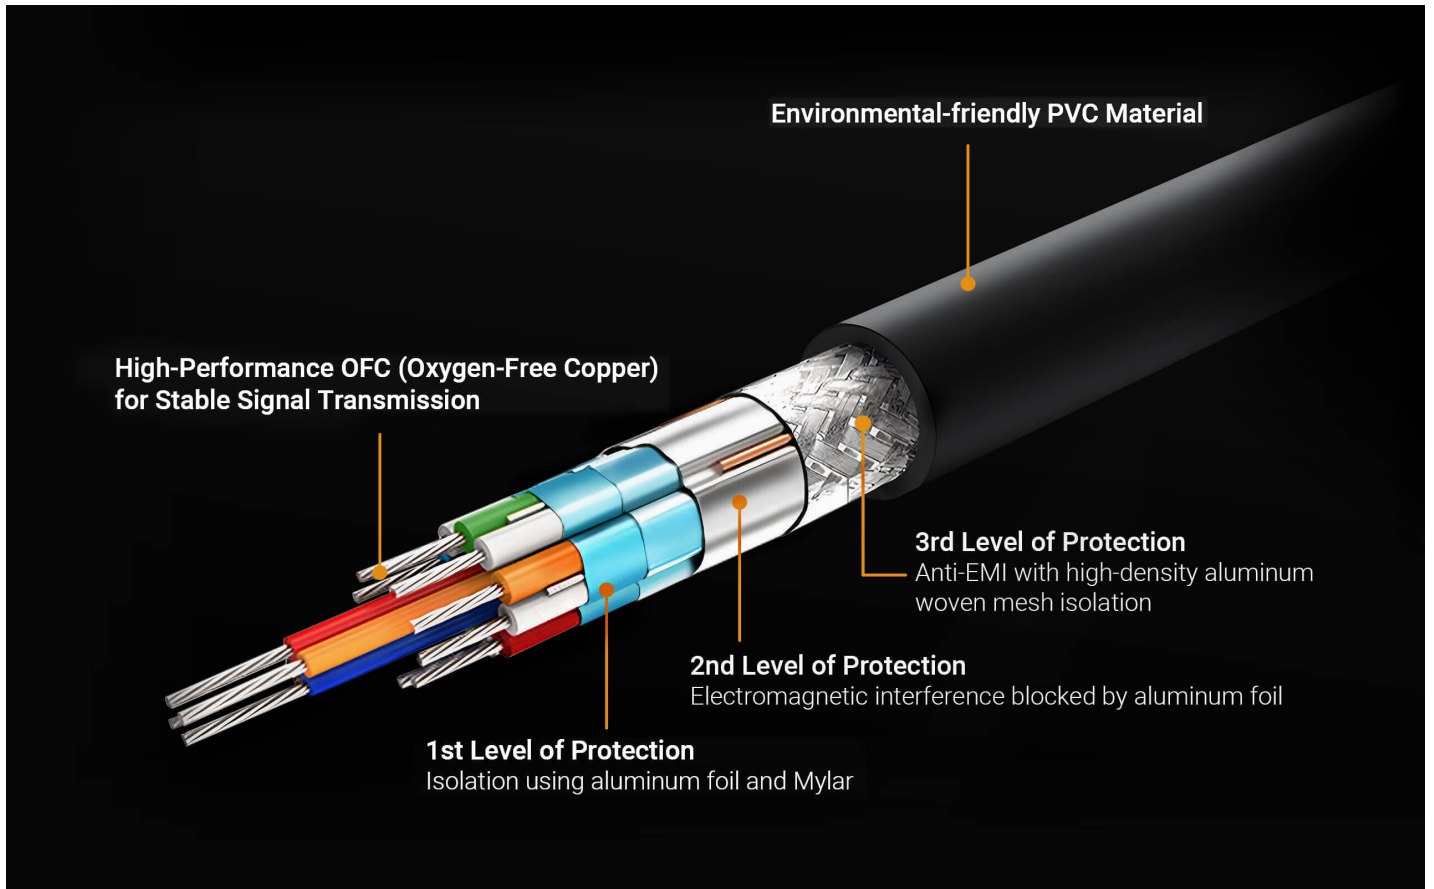

Broad Compatibility

Display Device

- 8K
TV / HDTV
- 4K@120
Monitor
- Projector
- Video Wall

Source Device

- PC
- Laptop
- TV Box
- Gaming

Applications

- 1.
- 2.
- 3.

At Home