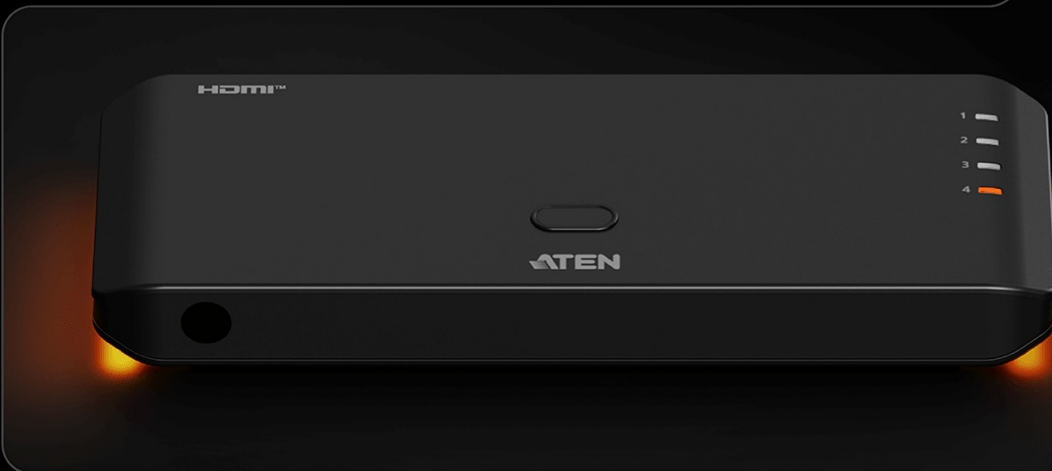

VS4841

4-Port True 4K HDMI Switch

essentials

4-Port True 4K HDMI Switch

VS4841

Superior Video

3D | Deep Color | HDR10+

Premium Audio

Pushbutton |
IR Remote Control

One-Button Switch, Four Ways to Play

essentials 4-Port True 4K HDMI Switch **VS4841**

All references to and depictions of compatible products, including those produced by Apple, Sony Interactive Entertainment (PlayStation), or Microsoft (Xbox), are for compatibility demonstration purposes only, not intended to suggest any endorsement or sponsorship by or affiliation with those product manufacturers.

The ATEN VS4841 4-Port True 4K HDMI Switch is a compact, sleek, and portable device that allows you to switch between four different HDMI sources (laptop, desktop PC, PS5, and Xbox) to a single monitor or TV. It features a one-button control and supports 4K resolution, making it an ideal solution for gamers and professionals alike.

Sleek.

Compact.

Portable.

Accent Light

Stay in Sync with a Stylish Glow

One-Button Switch

Switch between devices effortlessly using the pushbutton or the IR remote.

True 4K + HDR