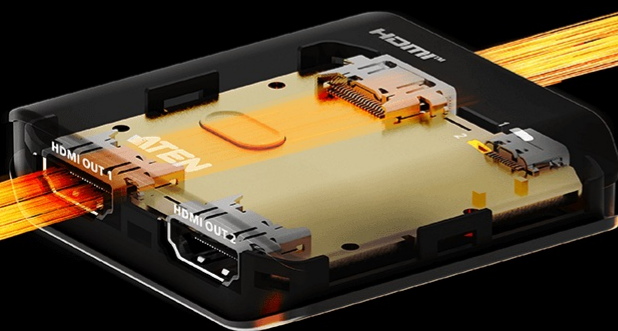

## Superior Video

3D | Deep Color |  
HDR10+ | Dolby Vision®

## Premium Audio

DTS-HD Master Audio™ | DTS:X®  
Dolby® TrueHD | Dolby Atmos®

Input

HDMI x1

Output

HDMI x2

HDCP 2.2/2.3

VRR + ALLM

Ultra High Speed

**48 Gbps** Data Transfer

Accent Lig

The VS5812 2-Port 8K HDMI Splitter is designed to deliver uncompromised visual performance from a single source to dual displays. Compact, robust, and effective in design, the VS5812 is the perfect choice for professional home theaters, hybrid gaming setups, professional studios, and commercial AV environments seeking uncompromised performance. Supporting resolutions up to 4K@120Hz and 8K@30Hz, the VS5812 is the essential device for dual display setups, allowing seamless support for 8K resolution displays and content. Featuring 100% CEC, P, D, and other essential HDMI and HDCP 2.2 capabilities, the VS5812 is the ultimate choice for dual display setups, supported by HDTVs, Blu-ray Disc Players, Video Streaming Devices, and more.