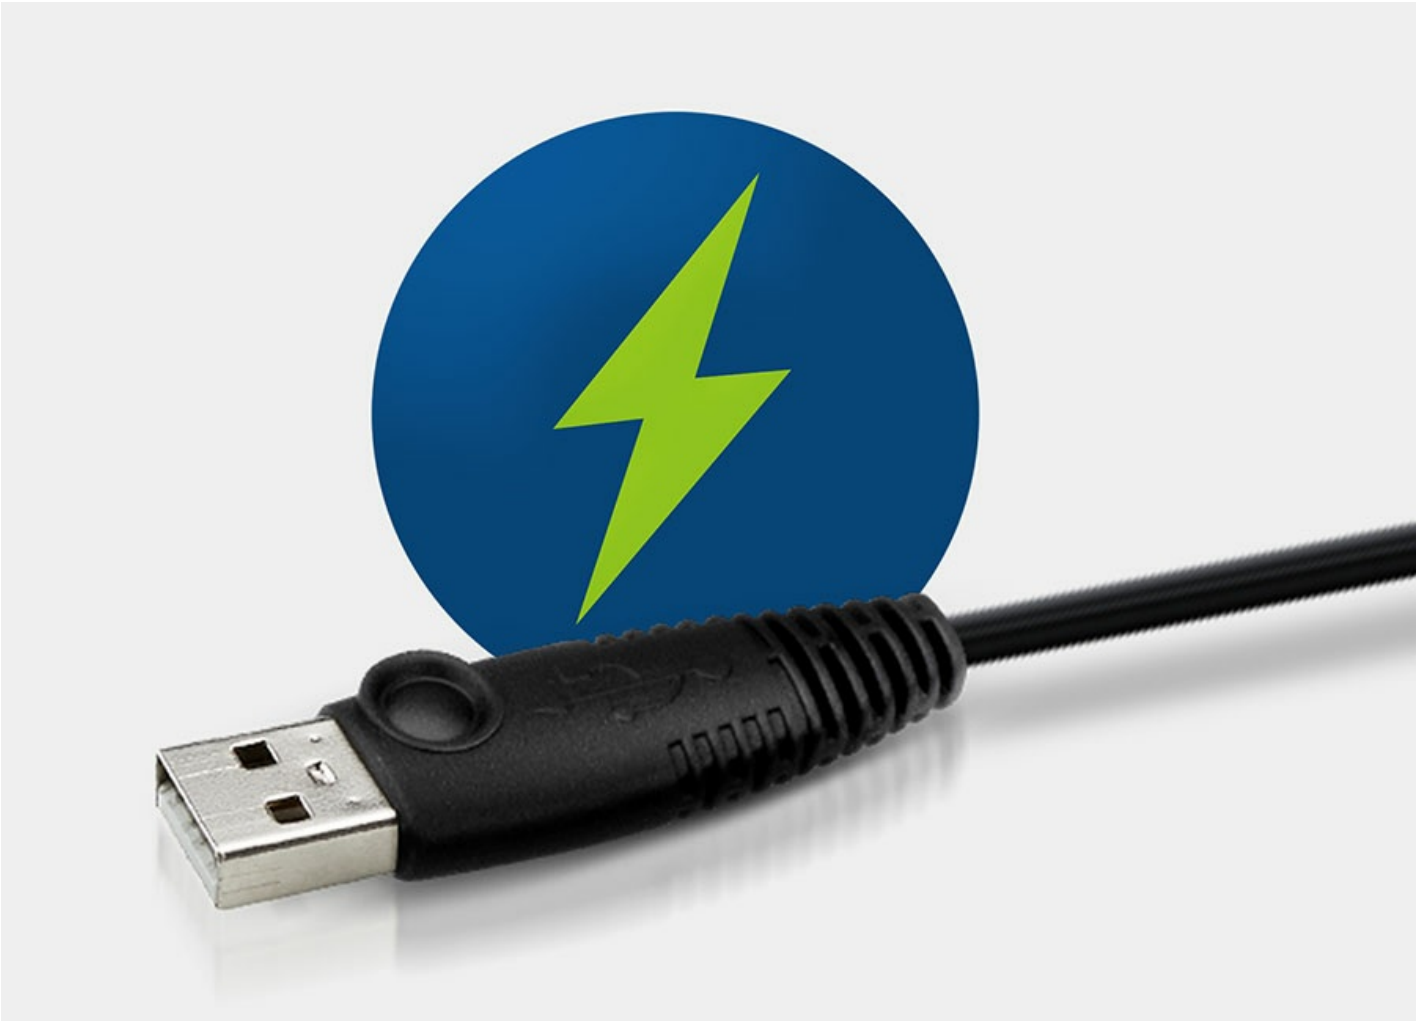

CS62U

2-Port USB VGA/Audio Cable KVM Switch (1.8m)

Revamp Your Desktop with KVM Agility

CS62U

2-Port USB VGA/Audio Cable KVM Switch

The compact CS62U allows quick switching between 2 VGA-interfaced PCs via one KVM console and helps to expand your desktop workspace while keeping it tidy and organized for improved productivity. With the shared speaker set, multitasking between computers can be more enjoyable.

USB Peripheral

Bus-powered

Multi-platform Support

Audio Enabled

Smooth Cross-Platform Integration

The CS62U enables the integration of different computer systems (Windows, Mac, Linux and Sun) that are accessible from one KVM console.