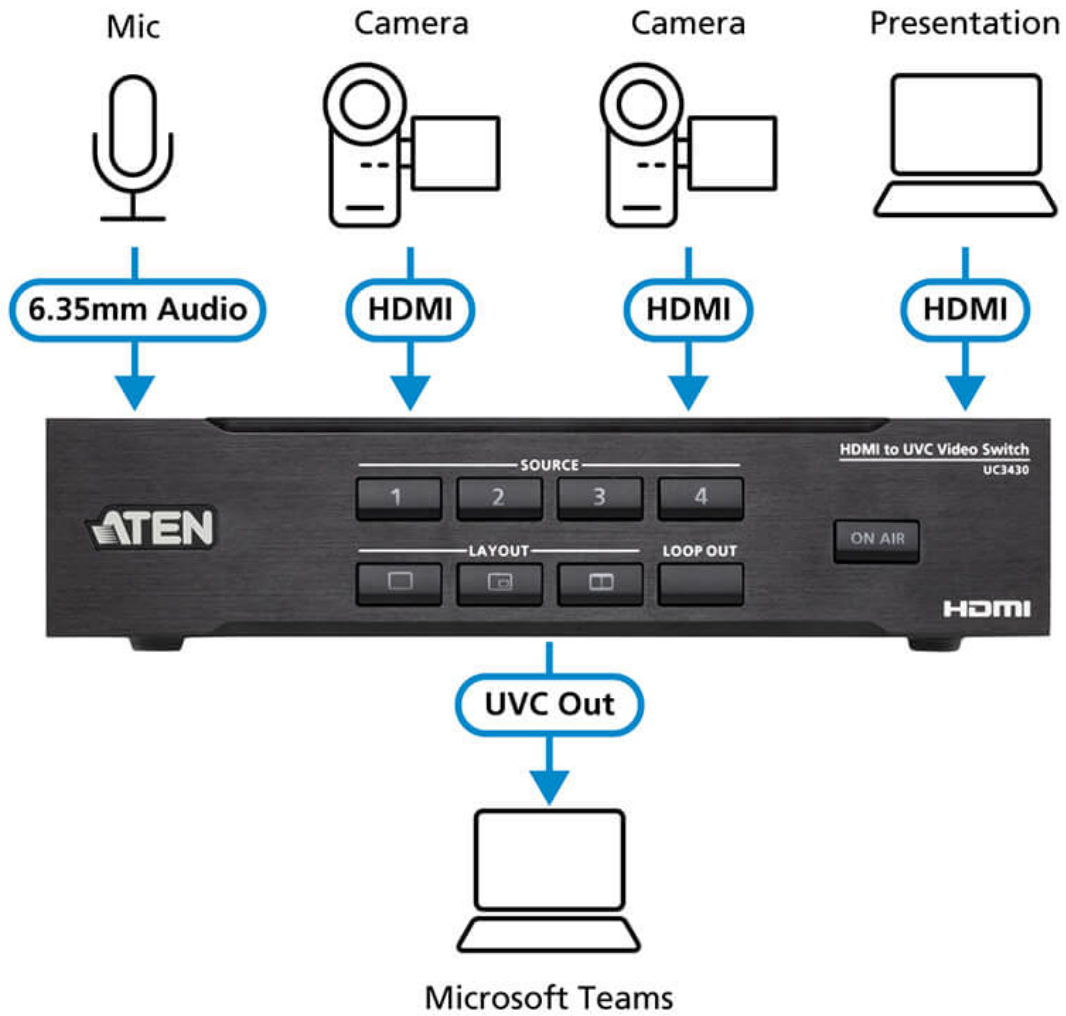

### Stream and Transition in a Snap

The CAMLIVE™ PRO 4K 4-Input HDMI to USB Video Switcher captures up to four 4K@60 HDMI inputs, allowing users to blend dual video signals into a single stream. It supports various output options, including 4K@60 HDMI PGM/Loop-through for multi-view screen purposes and 4K@30 USB-C output for live broadcasting on the Internet.

**Recommended Usage Scenarios**

The CAMLIVE™ PRO 4K can be used in scenarios requiring multiple HDMI input sources. Connecting multiple cameras allows you to effortlessly switch recording sources, capturing every exciting moment. You can also connect different visual sources such as laptops, desktops, and gaming consoles to overlap with the camera feed, creating various live streaming effects. The 6.35mm audio jack enables seamless integration with professional audio equipment, delivering the best visual and auditory experience.

Meeting with Multiple Input Sources

Live Lecture

**Meeting with Multiple Input Sources**

In medium to large meeting rooms, two cameras, and two different presentation sources, such as PowerPoint slides and videos, are often used. As the CAMLIVE™ PRO 4K supports 4 HDMI sources, it can optimize the capacity of these sources and seamlessly incorporate both presentation content and important participants into the video during the meeting, avoiding awkward gaps caused by switching.

**Stream in Style, Unleashing Epic Live Experiences**

Quickly complete your program with on-site production and simultaneously reach a global audience through the CAMLIVE™ PRO 4K. Its built-in hardware streaming engine works seamlessly with various software, enabling direct live streaming to multiple social media platforms. With 4 HDMI inputs, capture diverse angles and switch content in real-time. Connect a computer for presentations