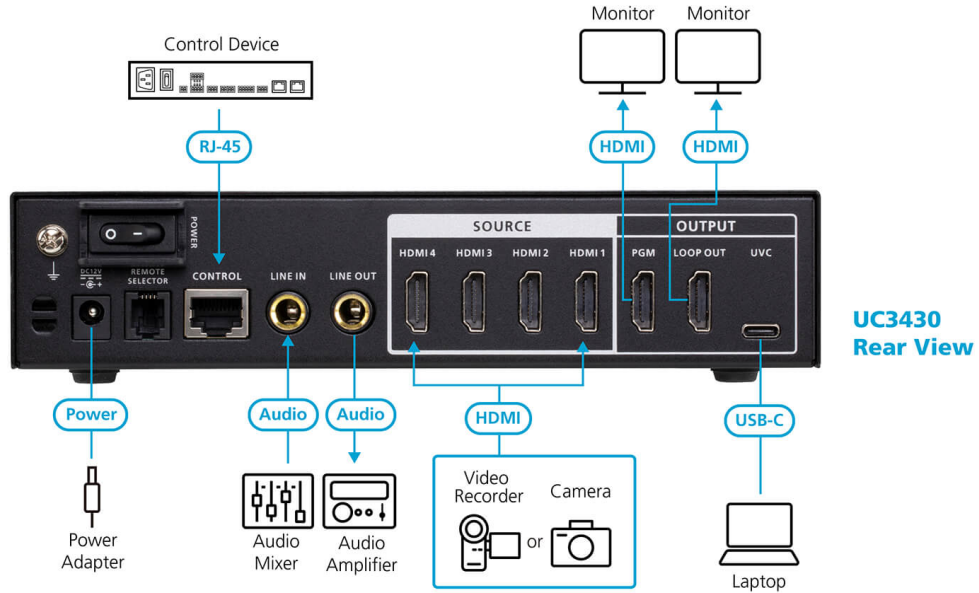

## UC3430

CAMLIVE™ PRO 4K 4-Input HDMI to USB Video Switcher

Video Out

HDMI Sources

OnAir Lite App

**CAMLIVE™ PRO 4K** **UC3430**  
4-Input HDMI to USB Video Switcher

### Stream and Transition in a Snap

The CAMLIVE™ PRO 4K 4-Input HDMI to USB Video Switcher captures up to four 4K@60 HDMI inputs, allowing users to blend dual video signals into a single stream. It supports various output options, including 4K@60 HDMI PGM/Loop-through for multi-view screen purposes and 4K@30 USB-C output for live broadcasting on the Internet.

**Recommended Usage Scenarios**

The CAMLIVE™ PRO 4K can be used in scenarios requiring multiple HDMI input sources. Connecting multiple cameras allows you to effortlessly switch recording sources, capturing every exciting moment. You can also connect different visual sources such as laptops, desktops, and gaming consoles to overlap with the camera feed, creating various live streaming effects. The 6.35mm audio jack enables seamless integration with professional audio equipment, delivering the best visual and auditory experience.