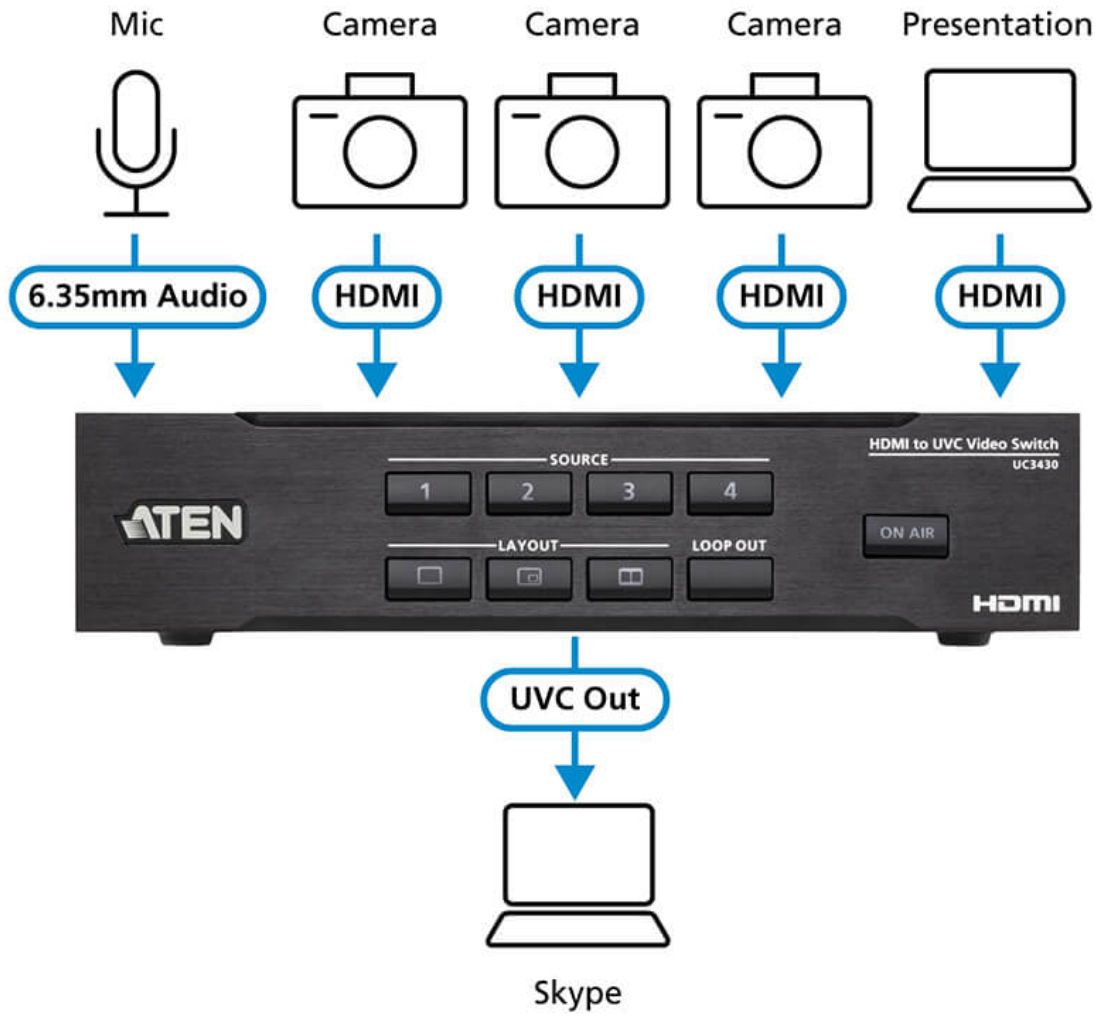

### Stream and Transition in a Snap

The CAMLIVE™ PRO 4K 4-Input HDMI to USB Video Switcher captures up to four 4K@60 HDMI inputs, allowing users to blend dual video signals into a single stream. It supports various output options, including 4K@60 HDMI PGM/Loop-through for multi-view screen purposes and 4K@30 USB-C output for live broadcasting on the Internet.

**Recommended Usage Scenarios**

The CAMLIVE™ PRO 4K can be used in scenarios requiring multiple HDMI input sources. Connecting multiple cameras allows you to effortlessly switch recording sources, capturing every exciting moment. You can also connect different visual sources such as laptops, desktops, and gaming consoles to overlap with the camera feed, creating various live streaming effects. The 6.35mm audio jack enables seamless integration with professional audio equipment, delivering the best visual and auditory experience.

Meeting with Multiple Input Sources

Live Lecture

**Meeting with Multiple Input Sources**

In medium to large meeting rooms, two cameras, and two different presentation sources, such as PowerPoint slides and videos, are often used. As the CAMLIVE™ PRO 4K supports 4 HDMI sources, it can optimize the capacity of these sources and seamlessly incorporate both presentation content and important participants into the video during the meeting, avoiding awkward gaps caused by switching.

**Live Lecture**

The CAMLIVE™ PRO 4K allows large conference rooms to stream professional grade content to global employees and stakeholders through video software. The intuitive front panel control makes it easy for you to quickly switch between multiple HDMI cameras and presentations on laptops. Produce professional content without the need to hire professionals.