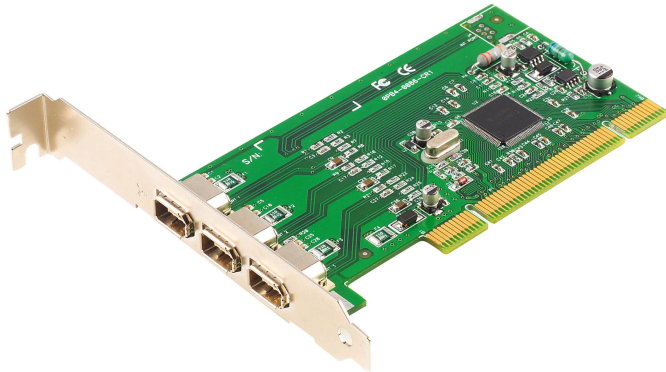

## IC1394

3-Port FireWire PCI card

IC1394 is a hub with 3 built-in IEEE 1394 ports for expanding computer peripherals.

### Features

- Firewire to PCI adapter card supports digital camcorders, hard drivers, scanners, and more.
- Provides 3 independent, fully functioning downstream ports.
- IEEE 1394, IEEE-1394a Compliant.
- Supports transfer speeds of up to 100, 200, and 400 Mbps; automatically uses the highest speed the peripheral supports.
- Supports hot swapping.
- Installs inside the computer: save space; allows for a neat and tidy work environment; no cable mess on the desktop.
- Supports up to 63 daisy-chained external devices running simultaneously.
- OS Support: Windows 2000, Windows XP, [Windows Vista](#)