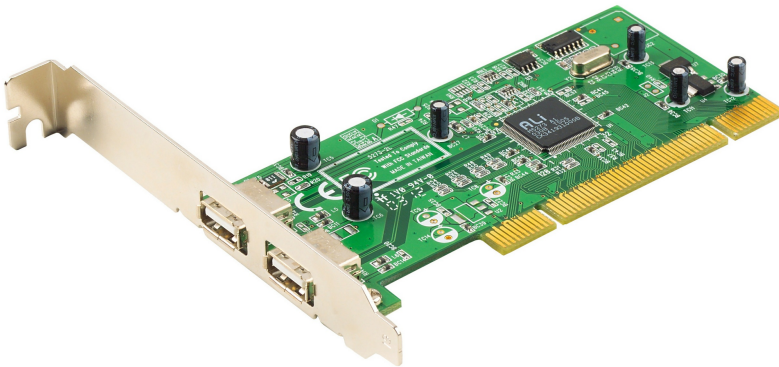

## IC220U

2-Port USB 2.0 PCI Card

IC220U is a PCI card with 2 USB ports. It supports hot plug and PnP.

### Features

- 2 port USB 2.0 PCI Card.
- Fully compliant with the USB 2.0 specification.
- Supports transfer speeds of up to 480 Mbps.
- Compatible with PC systems.
- Hot swappable.
- OS Support: Windows 2000, Windows XP, [Windows Vista](#) and Mac

### Specification

Connectors	2 x USB Type A Female (White)
USB Specification	Compliant with USB 2.0
Protection	Fuse
OS Support	Windows XP SPI Native driven
Power Consumption	<p>3.3 V</p> <p>Note:</p> <ul style="list-style-type: none"> <li>● The measurement in Watts indicates the typical power consumption of the device with no external loading.</li> <li>● The measurement in BTU/h indicates the power consumption of the device when it is fully loaded.</li> </ul>