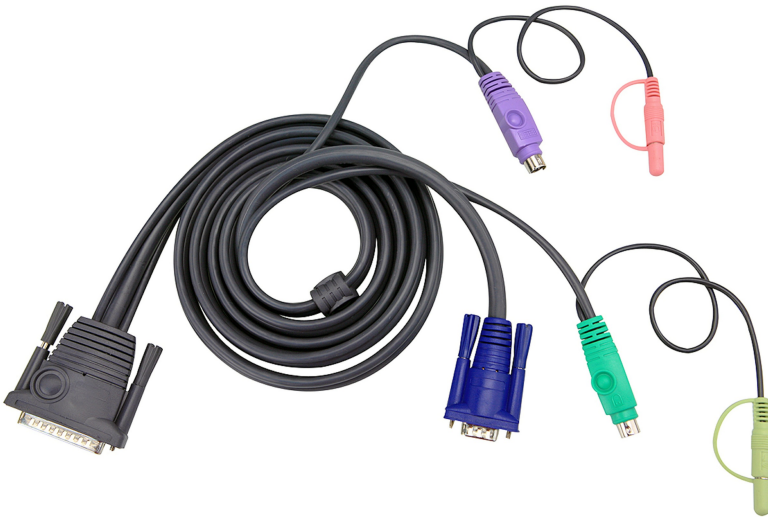

2L-1703P

3M PS/2 KVM Cable with Audio

PC Connector: HDB,PS/2 and Audio

Console Connector:DB-25

Length:3m

Please see "[KVM Cables Table](#)" for compatible products

Specifications

TO PC/Source Interface	
PS/2	6 pin mini-DIN Male
VGA	HDB-15 Male
Mini Stereo Jack	Audio Plugs (Mic & Speaker)
TO Switch Interface	
Daisy Chain Input	DB-25 Male