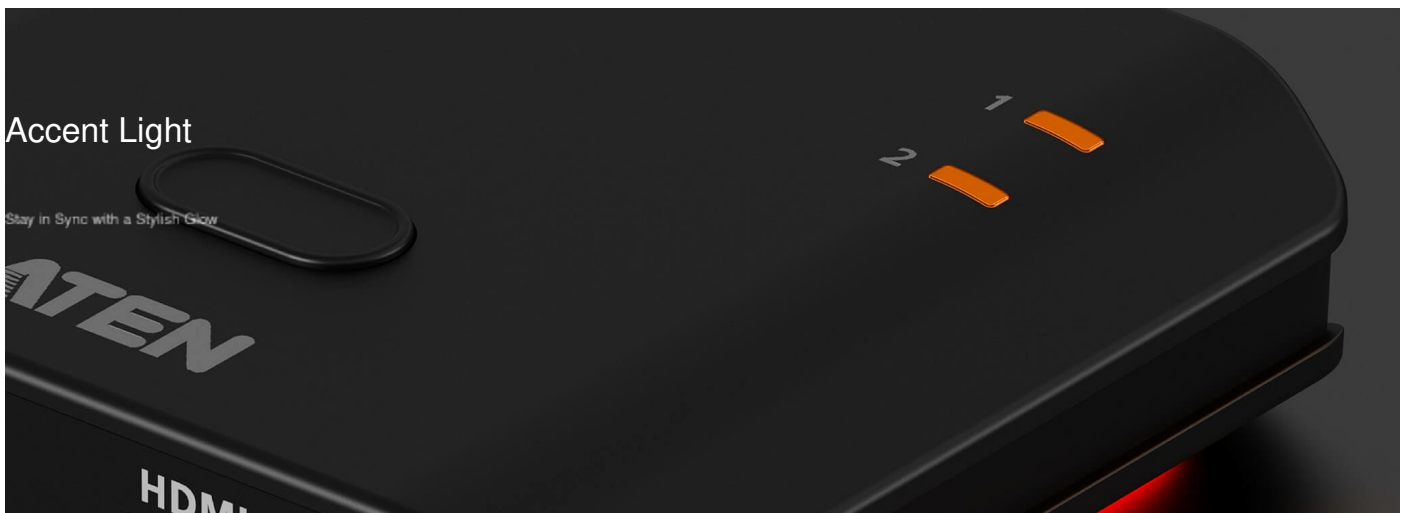

VS4812

2-Port True 4K HDMI Splitter

essentials

2-Port True 4K HDMI Splitter

VS4812

Superior Video

3D | Deep Color | HDR10+

Input

The ATEN CS845 is a True 4K (UHD) splitter designed to take one video source and split it into two identical, independent 4K outputs. It provides the same stunning True 4K (UHD) video to two displays simultaneously without loss of quality. HDCP 2.2 compliant and HDCP 1.4 compliant, the CS845 is a True 4K (UHD) splitter that supports 4K@60Hz, 4K@30Hz, and 1080p@60Hz. It also supports 4K@60Hz, 4K@30Hz, and 1080p@60Hz. It is a True 4K (UHD) splitter that supports 4K@60Hz, 4K@30Hz, and 1080p@60Hz. It is a True 4K (UHD) splitter that supports 4K@60Hz, 4K@30Hz, and 1080p@60Hz.

Aesthetic.

Compact.

Portable.

Accent Light

Stay in Sync with a Stylish Glow

True 4K + HDR

Crisp, Ultra High-Def Clarity

FHD

True 4K + HDR

Broad Device Compatibility

Works with a wide range of input and output devices.

PC

Laptop

Set Top Box

Media Streaming

Media Player